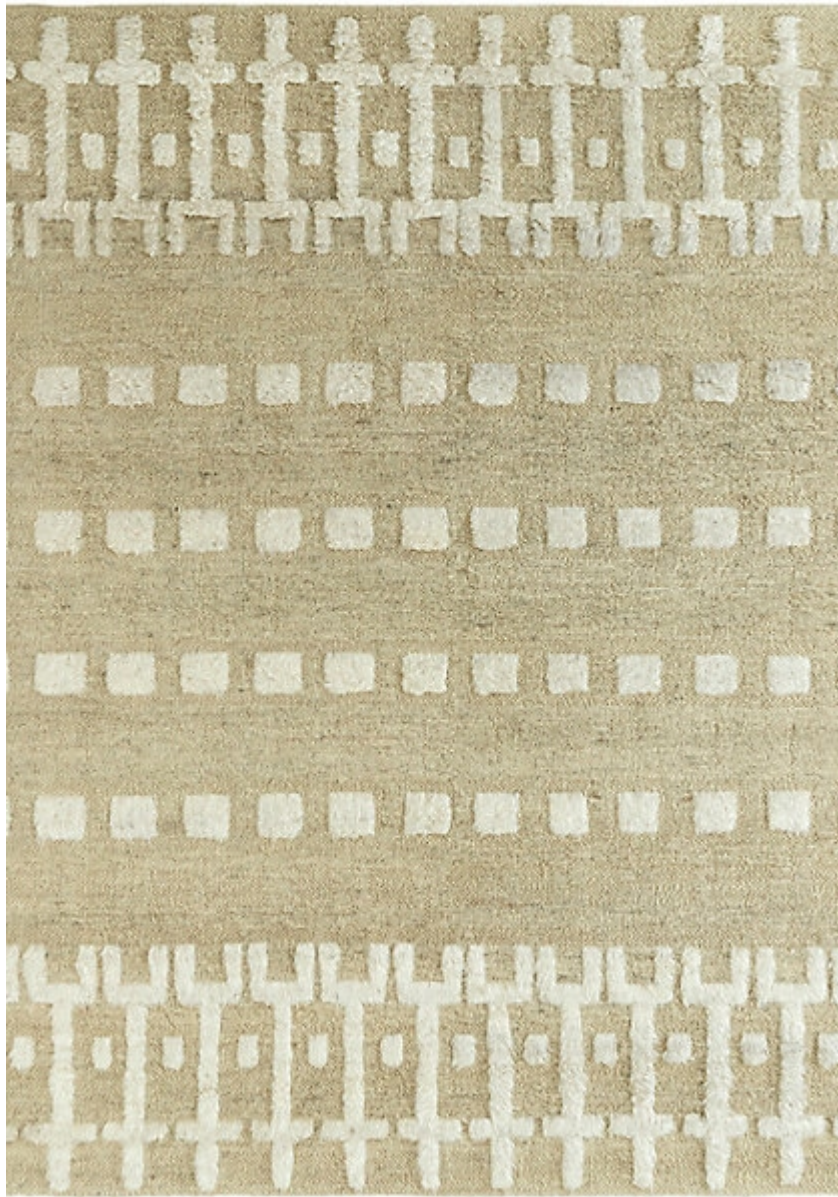

STARK

RUGS

AVAILABLE IN 2 COLORWAYS

NALIN | WHEAT

SKU: T02021915
CONSTRUCTION: HAND-KNOTTED
COMPOSITION: 100% WOOL
KNOT COUNT: 20 KNOTS
PILE HEIGHT: 0.55 IN
TEXTURE: CUT & LOOP PILE
ORIGIN: INDIA
CUSTOM OPTIONS: FULL CUSTOM

Any size available made-to-order.
Additional options available on request.

HANDMADE SIZES MAY VARY.

STARKCARPET.COM