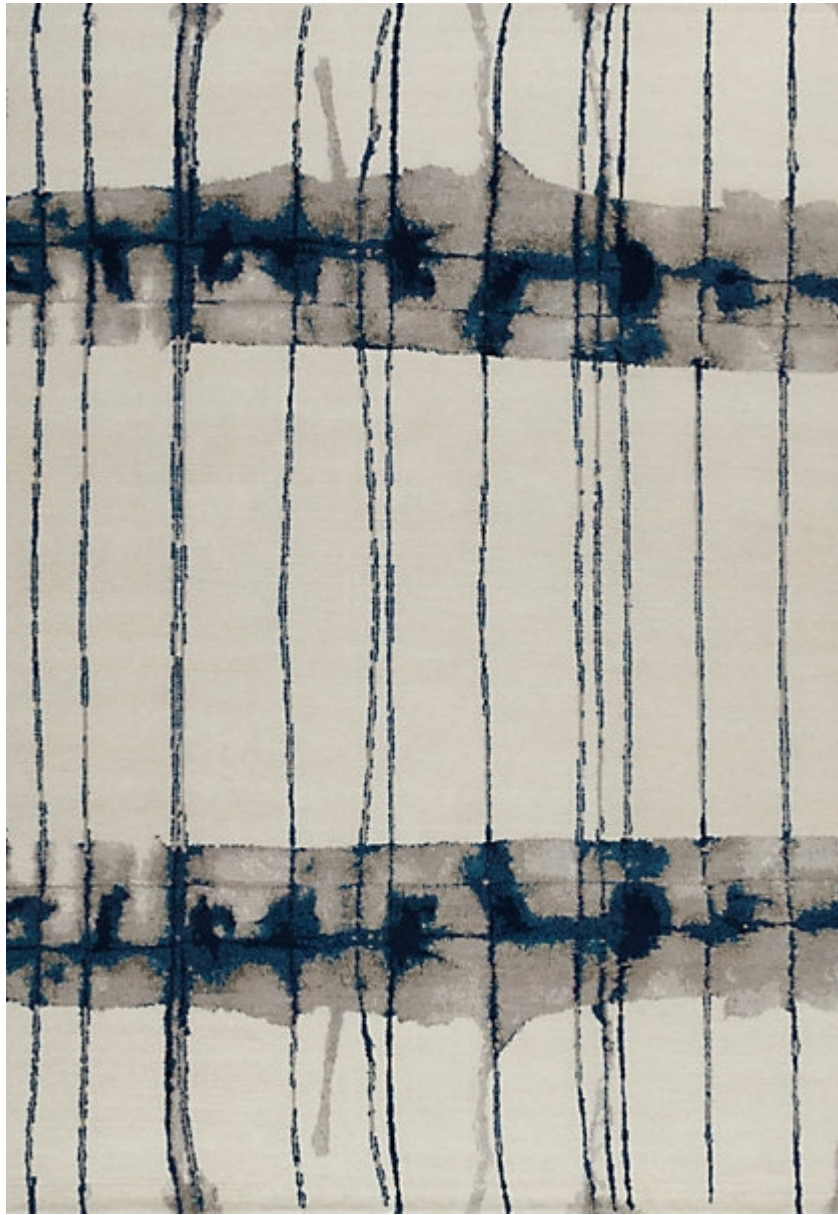

# STARK

# RUGS

AVAILABLE IN 2 COLORWAYS

## MASSY | STREAM

SKU: T02020429  
CONSTRUCTION: HAND-KNOTTED  
COMPOSITION: 70% WOOL / 30% SILK  
KNOT COUNT: 100 KNOTS  
PILE HEIGHT: 0.4 IN  
TEXTURE: CUT & LOOP PILE  
ORIGIN: NEPAL  
CUSTOM OPTIONS: FULL CUSTOM