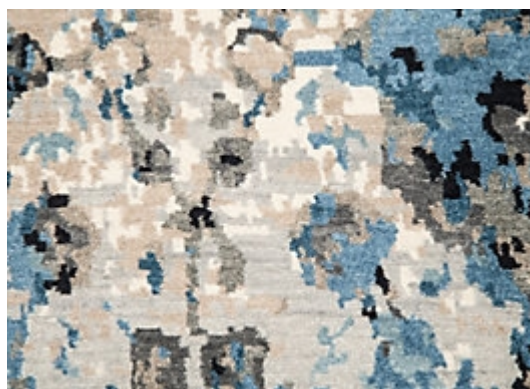

# STARK

# RUGS

AVAILABLE IN 2 COLORWAYS

## MASIELA | BLUE

SKU: T02020404  
CONSTRUCTION: HAND-KNOTTED  
COMPOSITION: 70% WOOL / 30% SILK  
KNOT COUNT: 100 KNOTS  
PILE HEIGHT: 0.50 IN  
ORIGIN: NEPAL  
CUSTOM OPTIONS: FULL CUSTOM

Any size available made-to-order.  
Additional options available on request.