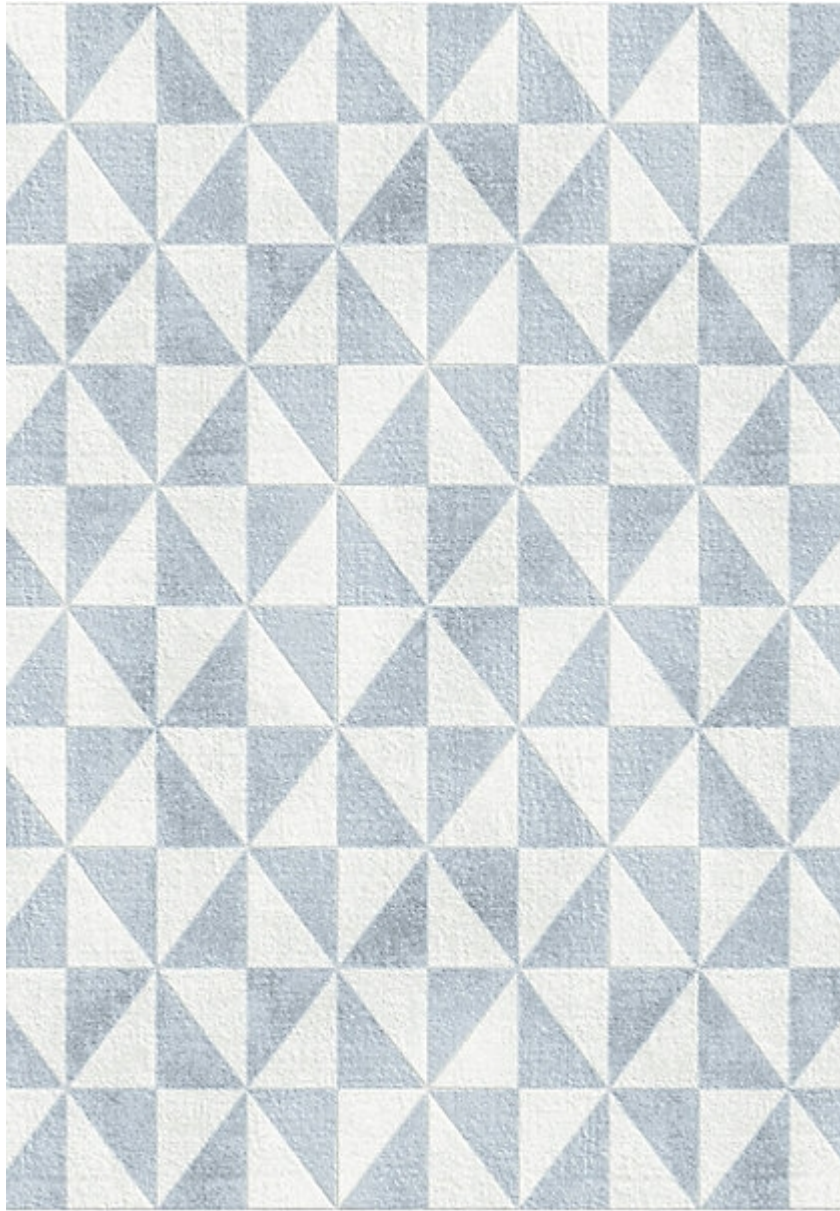

STARK

RUGS

AVAILABLE IN 1 COLORWAYS

MANSA | GLACIER

SKU: T02020133
CONSTRUCTION: HAND-KNOTTED
COMPOSITION: 70% WOOL / 30% SILK
KNOT COUNT: 81 KNOTS
PILE HEIGHT: 0.12 IN
TEXTURE: CUT PILE
ORIGIN: INDIA
CUSTOM OPTIONS: FULL CUSTOM