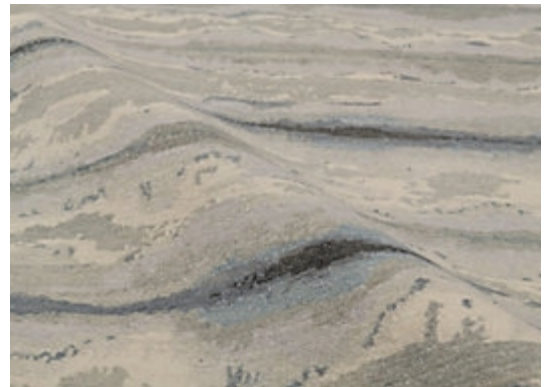

STARK

RUGS

AVAILABLE IN 2 COLORWAYS

LUDO | JAIPUR BLUE

SKU: T02019725
CONSTRUCTION: HAND-KNOTTED
COMPOSITION: 100% WOOL
KNOT COUNT: 100 KNOTS
PILE HEIGHT: 0.50 IN
TEXTURE: CUT PILE
ORIGIN: NEPAL
CUSTOM OPTIONS: FULL CUSTOM

Any size available made-to-order.
Additional options available on request.

HANDMADE SIZES MAY VARY.

STARKCARPET.COM