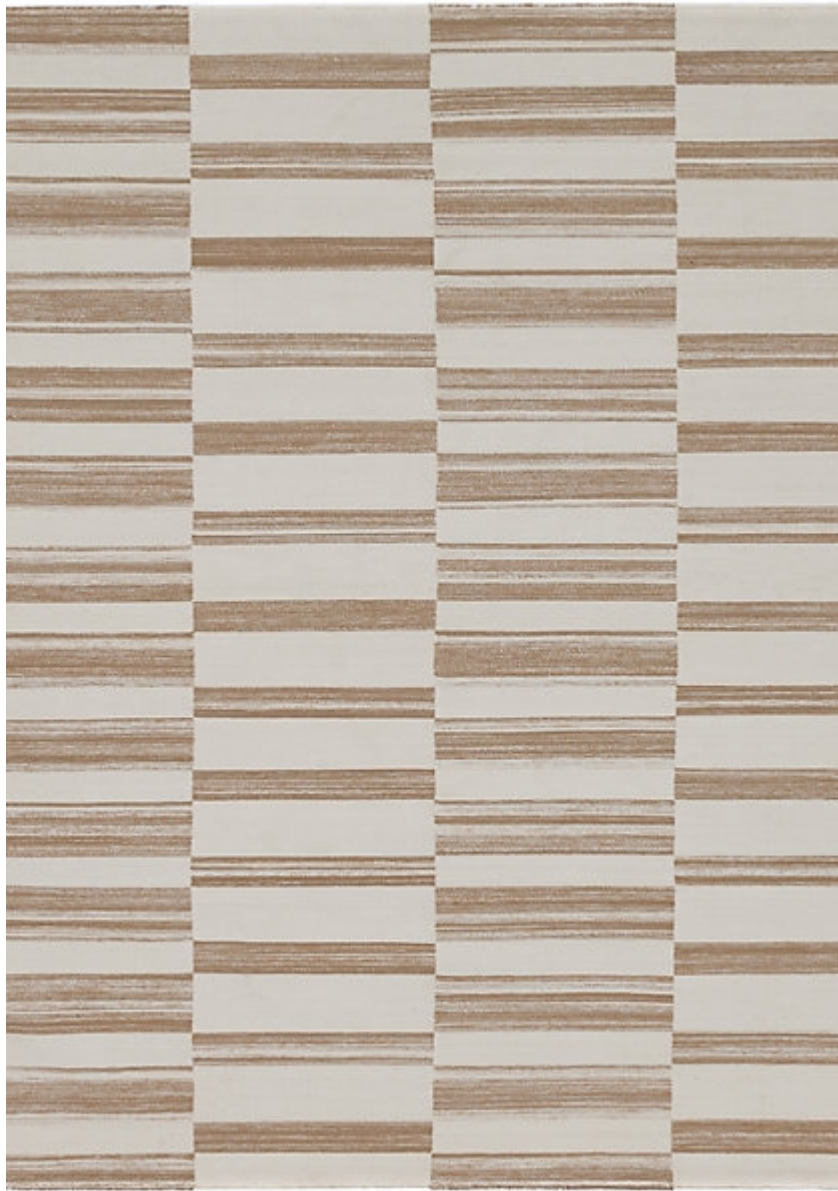

STARK

RUGS

AVAILABLE IN 1 COLORWAYS

KENDI | DUNE

SKU: T02018030
CONSTRUCTION: FLATWEAVE HANDMADE
COMPOSITION: 100% STARK PERFORMANCE ACRYLIC
PILE HEIGHT: 0.12 IN
TEXTURE: LOOP PILE
ORIGIN: INDIA
CUSTOM OPTIONS: NO CUSTOM COLOR OR FIBER