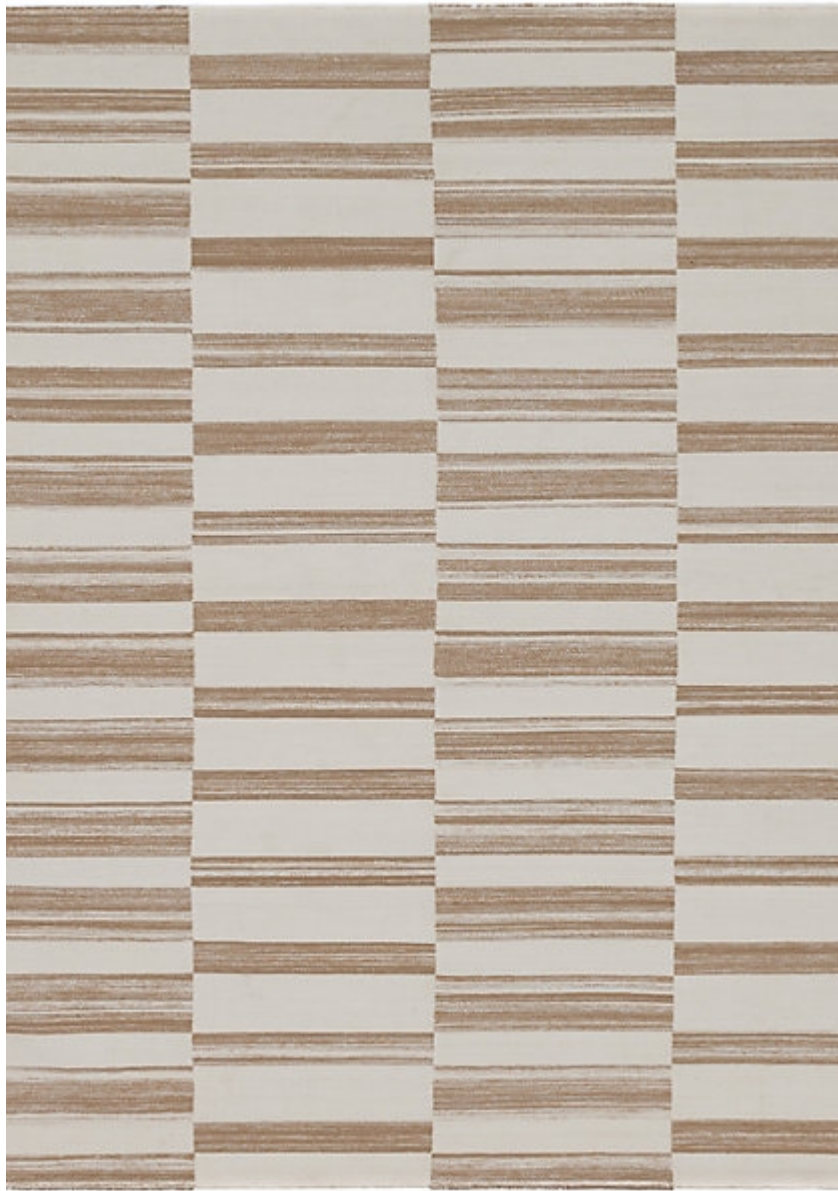

STARK

RUGS

AVAILABLE IN 4 COLORWAYS

KENDI | DUNE

SKU: T02018030
CONSTRUCTION: FLATWEAVE HANDMADE
COMPOSITION: 100% STARK PERFORMANCE ACRYLIC
PILE HEIGHT: 0.12 IN
TEXTURE: LOOP PILE
ORIGIN: INDIA
CUSTOM OPTIONS: NO CUSTOM COLOR OR FIBER