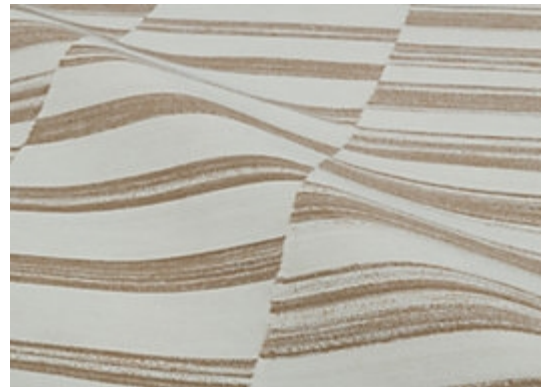

STARK

RUGS

AVAILABLE IN 1 COLORWAYS

KENDI | DUNE

SKU: T02018030
CONSTRUCTION: FLATWEAVE HANDMADE
COMPOSITION: 100% STARK PERFORMANCE ACRYLIC
PILE HEIGHT: 0.12 IN
TEXTURE: LOOP PILE
ORIGIN: INDIA
CUSTOM OPTIONS: NO CUSTOM COLOR OR FIBER