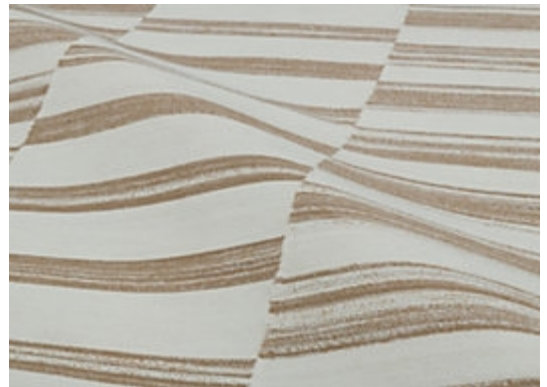

STARK

RUGS

AVAILABLE IN 4 COLORWAYS

KENDI | DUNE

SKU: T02018030
CONSTRUCTION: FLATWEAVE HANDMADE
COMPOSITION: 100% STARK PERFORMANCE ACRYLIC
PILE HEIGHT: 0.12 IN
TEXTURE: LOOP PILE
ORIGIN: INDIA
CUSTOM OPTIONS: NO CUSTOM COLOR OR FIBER