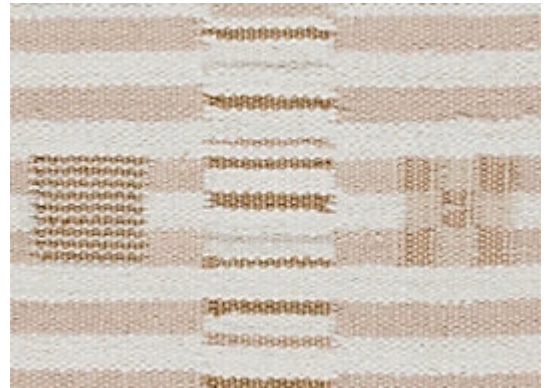

# RUGS

AVAILABLE IN 3 COLORWAYS

## JONI | SAND

SKU: T02016767  
CONSTRUCTION: FLATWEAVE HANDMADE  
COMPOSITION: 65% WOOL / 20% SILK / 10% LUREX / 5% LINEN  
TEXTURE: LOOP PILE  
ORIGIN: INDIA  
CUSTOM OPTIONS: FULL CUSTOM

Any size available made-to-order.  
Additional options available on request.