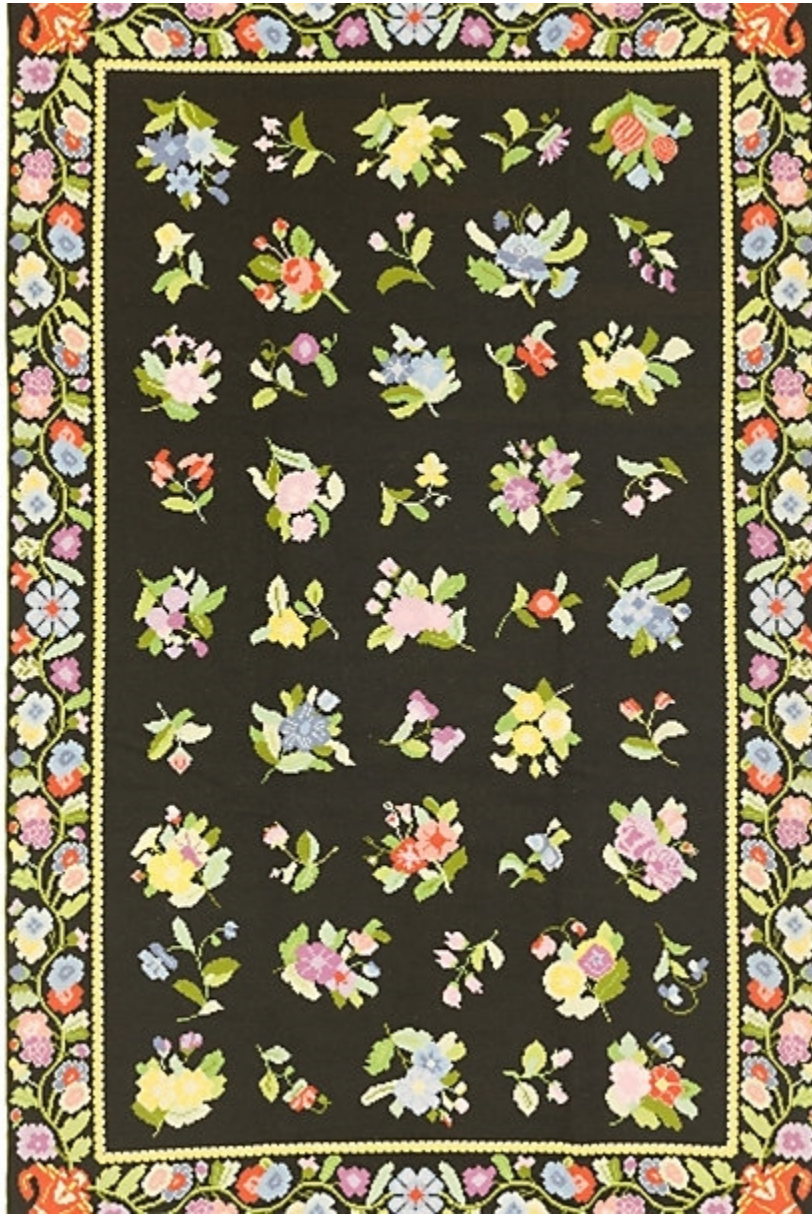

STARK

RUGS

AVAILABLE IN 1 COLORWAYS

HECHI | DARK SLATE GREY

SKU: T02014520
COMPOSITION: 100% WOOL
ORIGIN: PORTUGAL

Any size available made-to-order.
Additional options available on request.

HANDMADE SIZES MAY VARY.