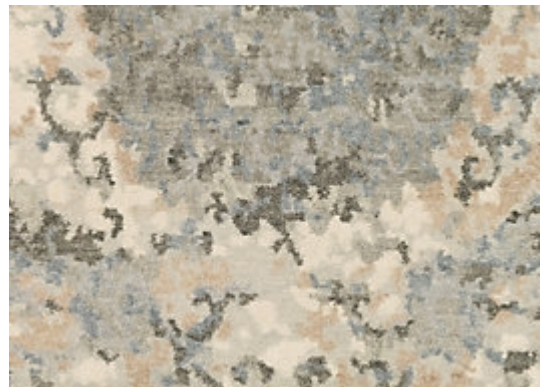

STARK

RUGS

AVAILABLE IN 1 COLORWAYS

GIMLI | GREIGE

SKU: T02012091
CONSTRUCTION: HAND-KNOTTED
COMPOSITION: 100% WOOL
KNOT COUNT: 100 KNOTS
PILE HEIGHT: 0.50 IN
TEXTURE: CUT PILE
ORIGIN: NEPAL
CUSTOM OPTIONS: FULL CUSTOM