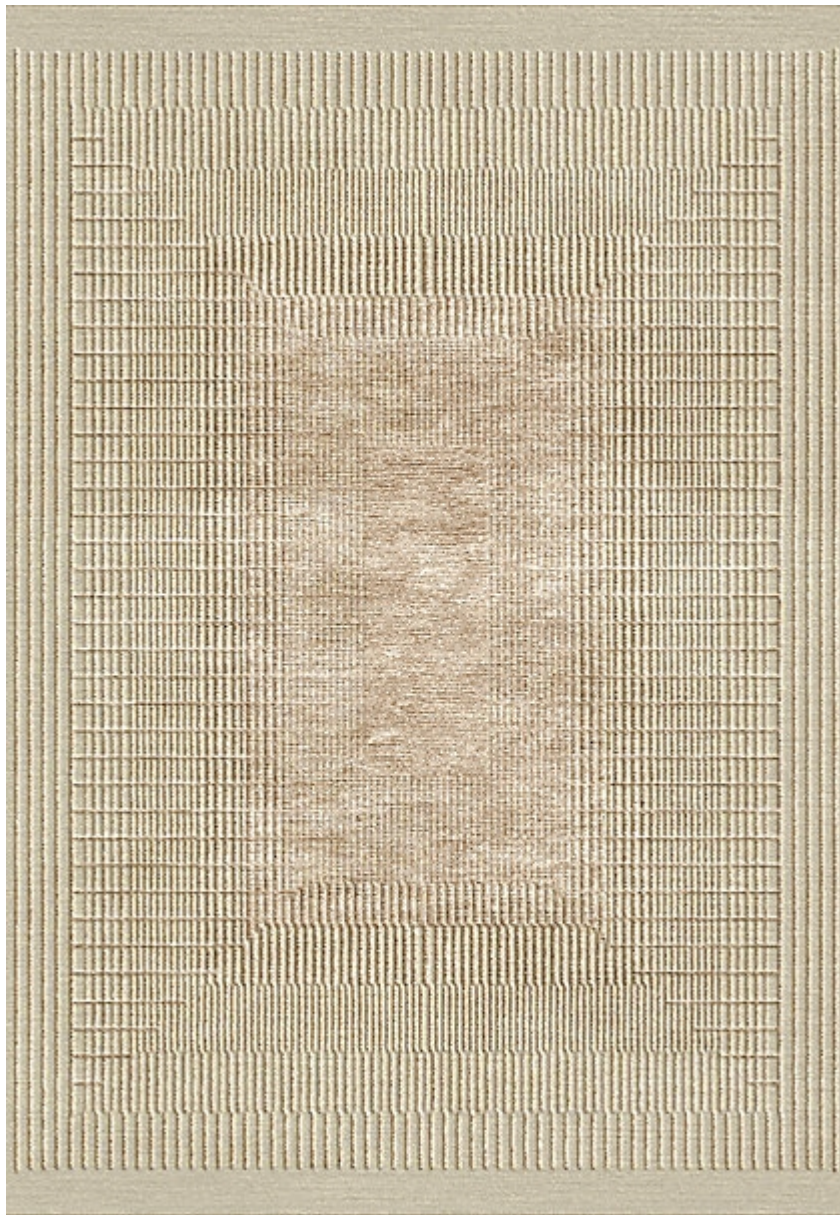

STARK

RUGS

AVAILABLE IN 1 COLORWAYS

GAUTIER | SAND

SKU: T02011810
CONSTRUCTION: HAND-TUFTED
COMPOSITION: 100% SILK
PILE HEIGHT: 0.59 IN
TEXTURE: CUT & LOOP PILE
ORIGIN: INDIA
CUSTOM OPTIONS: FULL CUSTOM

Any size available made-to-order.
Additional options available on request.

HANDMADE SIZES MAY VARY.

STARKCARPET.COM