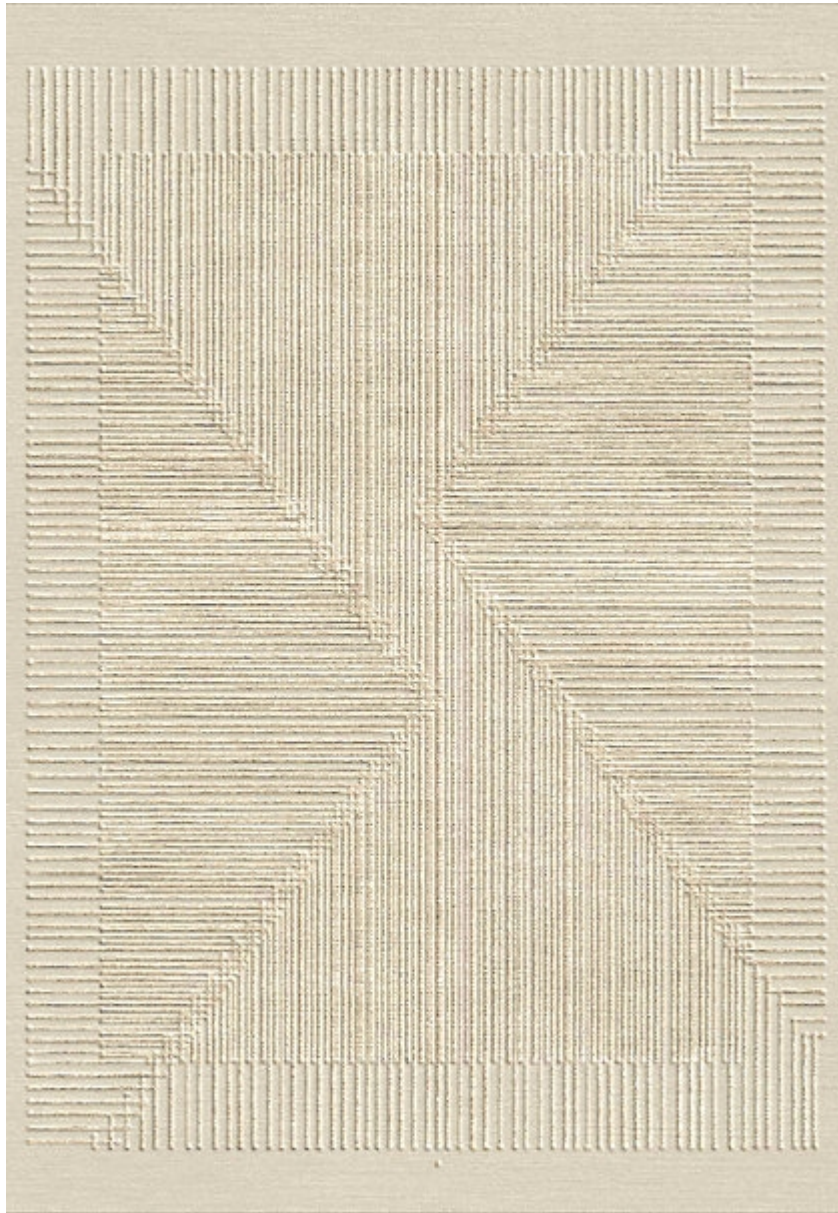

# STARK

# RUGS

AVAILABLE IN 1 COLORWAYS

## GAPHNA | PARCHMENT

SKU: T02011748  
CONSTRUCTION: HAND-TUFTED  
COMPOSITION: 100% SILK  
PILE HEIGHT: 0.59 IN  
TEXTURE: CUT & LOOP PILE  
ORIGIN: INDIA  
CUSTOM OPTIONS: FULL CUSTOM

Any size available made-to-order.  
Additional options available on request.