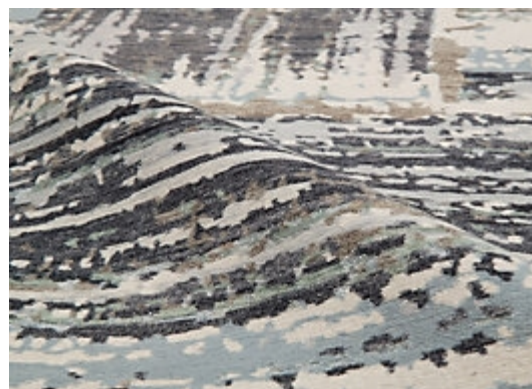

STARK

RUGS

AVAILABLE IN 2 COLORWAYS

ELTON | RHINO

SKU: T02009411
CONSTRUCTION: HAND-KNOTTED
COMPOSITION: 100% WOOL
KNOT COUNT: 100 KNOTS
PILE HEIGHT: 0.3 IN
TEXTURE: CUT PILE
ORIGIN: NEPAL
CUSTOM OPTIONS: FULL CUSTOM

Any size available made-to-order.
Additional options available on request.

HANDMADE SIZES MAY VARY.

STARKCARPET.COM