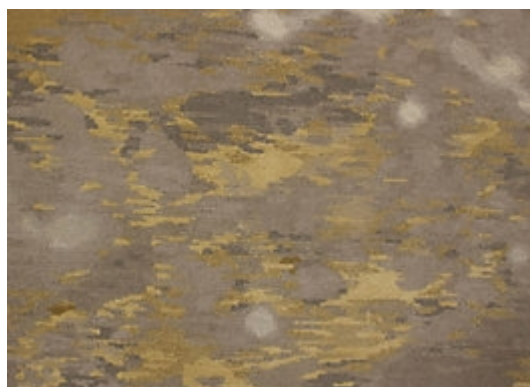

STARK

RUGS

AVAILABLE IN 2 COLORWAYS

DRAVEN | SAFFRON

SKU: T02008680
CONSTRUCTION: HAND-KNOTTED
COMPOSITION: 65% WOOL / 35% SILK
KNOT COUNT: 100 KNOTS
PILE HEIGHT: 0.4 IN
TEXTURE: CUT PILE
ORIGIN: NEPAL
CUSTOM OPTIONS: FULL CUSTOM