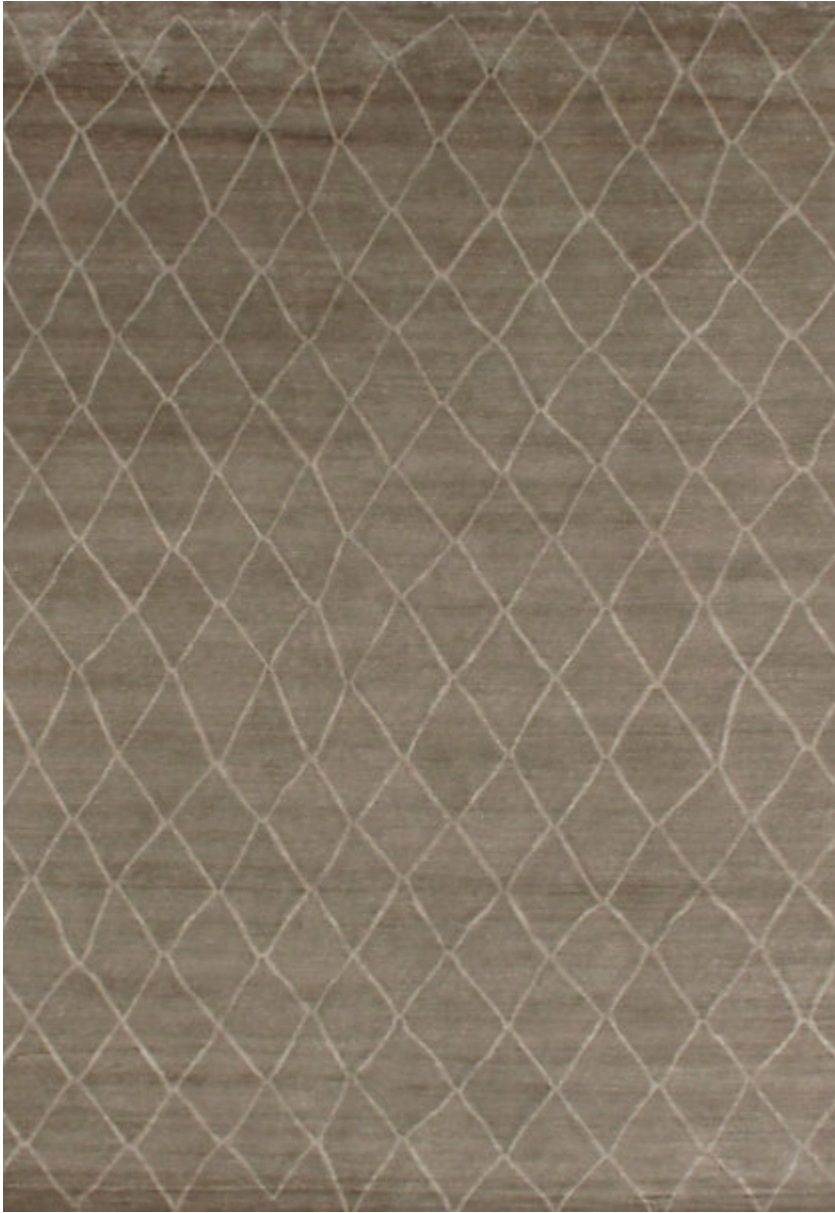

STARK

RUGS

CARRICK ON SHANNON | GREY

SKU: T02006258
CONSTRUCTION: HAND-KNOTTED
COMPOSITION: 100% BAMBOO SILK
ORIGIN: INDIA

AVAILABLE IN 1 COLORWAYS

Any size available made-to-order.
Additional options available on request.