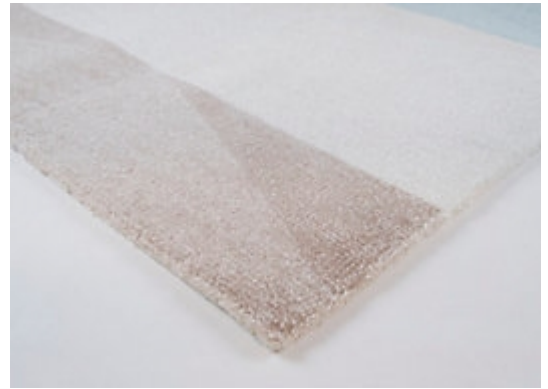

STARK

RUGS

AVAILABLE IN 2 COLORWAYS

AYASHA | PASTEL

SKU: T02003966
CONSTRUCTION: HAND-TUFTED
COMPOSITION: 100% SILKY NYLON
PILE HEIGHT: 0.24 IN
TEXTURE: LOOP PILE
ORIGIN: THAILAND
CUSTOM OPTIONS: FULL CUSTOM

Any size available made-to-order.
Additional options available on request.

HANDMADE SIZES MAY VARY.

STARKCARPET.COM