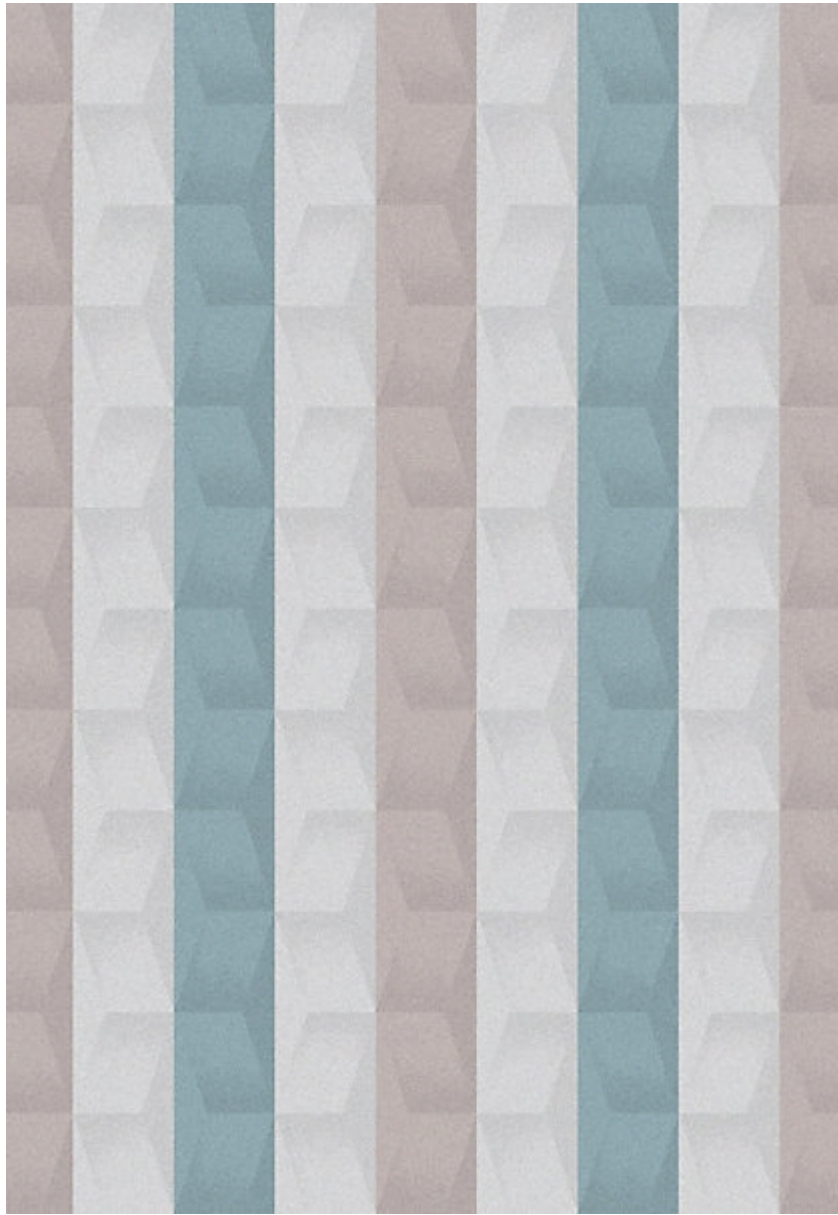

STARK

RUGS

AVAILABLE IN 2 COLORWAYS

AYASHA | PASTEL

SKU: T02003966
CONSTRUCTION: HAND-TUFTED
COMPOSITION: 100% SILKY NYLON
PILE HEIGHT: 0.24 IN
TEXTURE: LOOP PILE
ORIGIN: THAILAND
CUSTOM OPTIONS: FULL CUSTOM