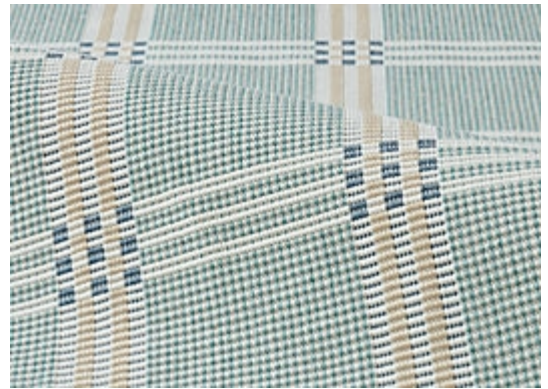

# RUGS

AVAILABLE IN 5 COLORWAYS

## ANSLEY | AZURE

SKU: T02002751  
CONSTRUCTION: FLATWEAVE HANDMADE  
COMPOSITION: 100% STARK PERFORMANCE ACRYLIC  
PILE HEIGHT: .20 IN  
ORIGIN: INDIA  
CUSTOM OPTIONS: SPA HANDMADE COLORS

Any size available made-to-order.  
Additional options available on request.