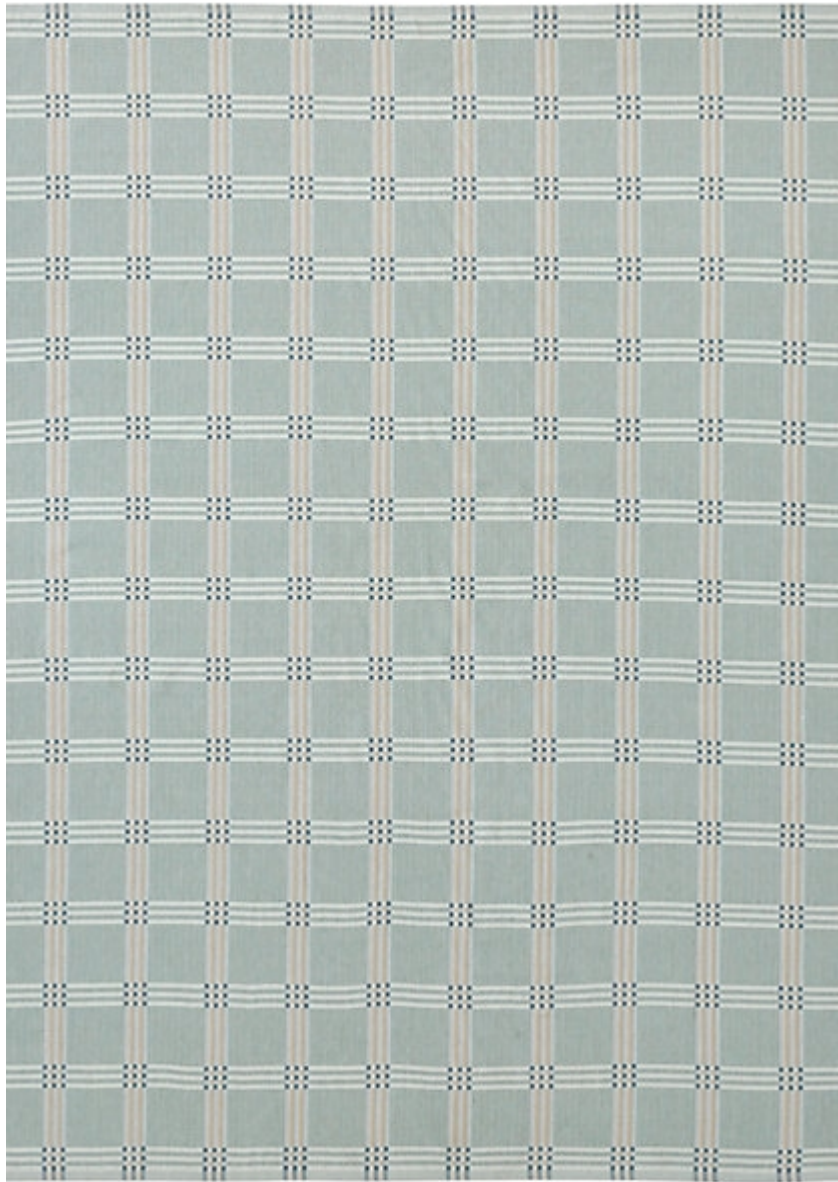

# STARK

# RUGS

AVAILABLE IN 5 COLORWAYS

## ANSLEY | AZURE

SKU: T02002751  
CONSTRUCTION: FLATWEAVE HANDMADE  
COMPOSITION: 100% STARK PERFORMANCE ACRYLIC  
PILE HEIGHT: .20 IN  
ORIGIN: INDIA  
CUSTOM OPTIONS: SPA HANDMADE COLORS

Any size available made-to-order.  
Additional options available on request.