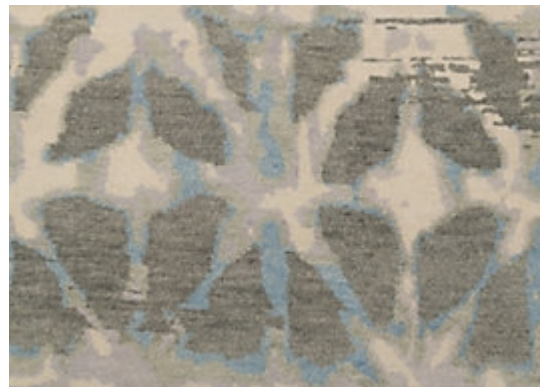

# STARK

# RUGS

AVAILABLE IN 3 COLORWAYS

## ANASSA | DOVETAIL

SKU: T02002529  
CONSTRUCTION: HAND-KNOTTED  
COMPOSITION: 100% WOOL  
KNOT COUNT: 100 KNOTS  
PILE HEIGHT: 0.50 IN  
TEXTURE: CUT PILE  
ORIGIN: NEPAL  
CUSTOM OPTIONS: FULL CUSTOM