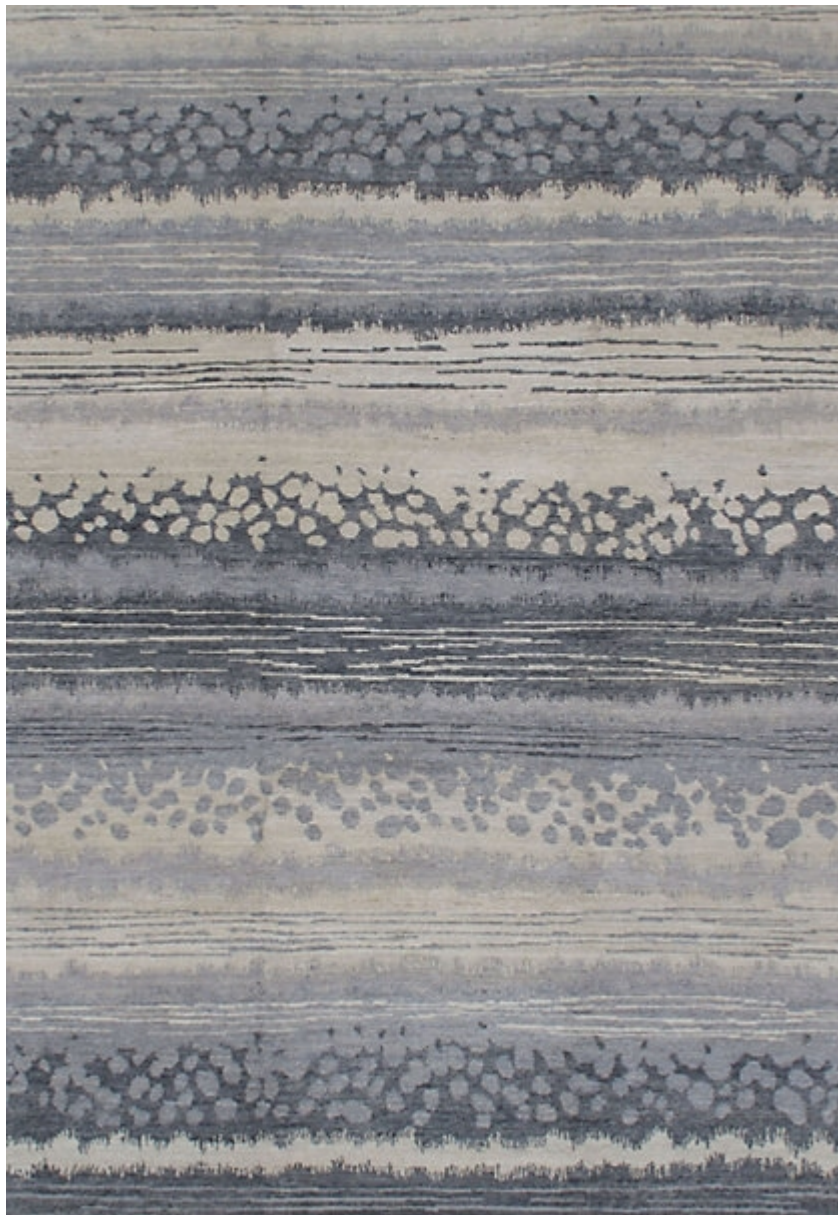

STARK

RUGS

ALENA | BLUE DUSK

SKU: T02001813
CONSTRUCTION: HAND-KNOTTED
COMPOSITION: 100% WOOL
KNOT COUNT: 80 KNOTS
PILE HEIGHT: 0.60 IN
TEXTURE: CUT PILE
ORIGIN: NEPAL
CUSTOM OPTIONS: FULL CUSTOM

AVAILABLE IN 3 COLORWAYS