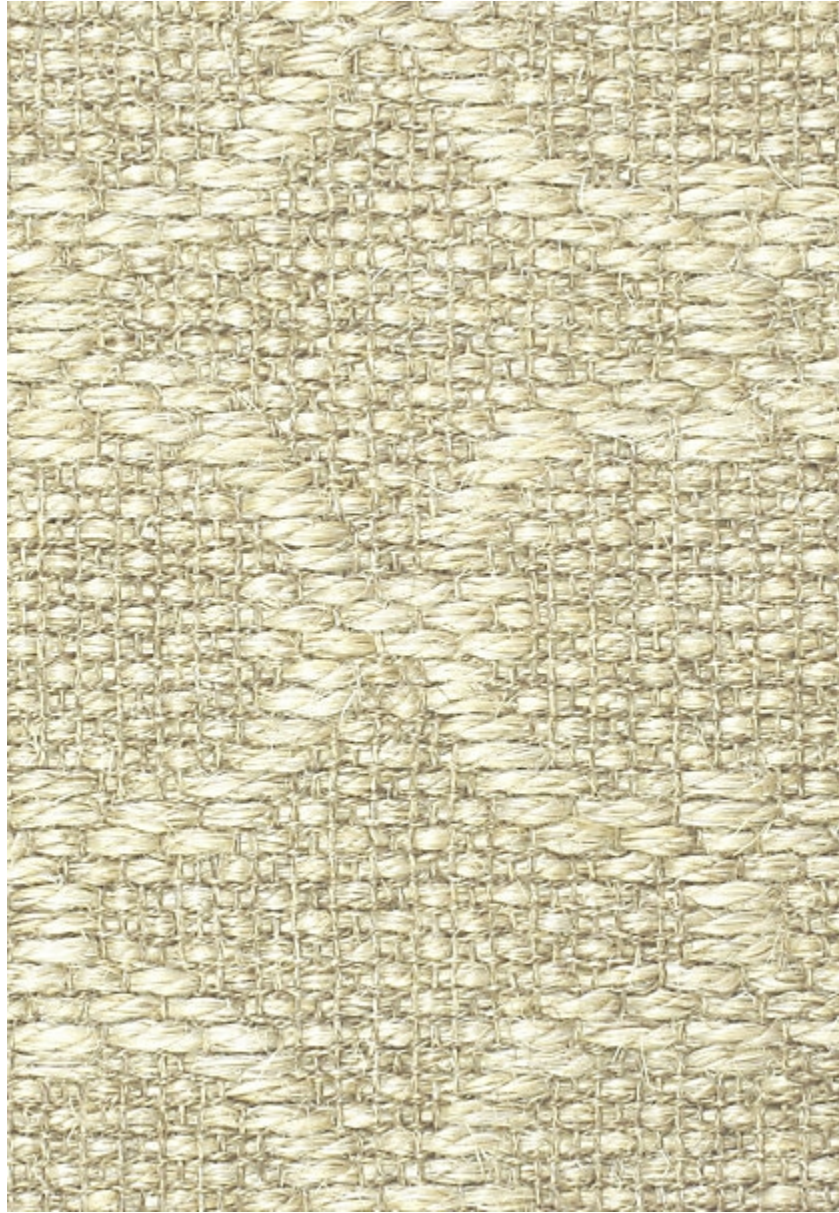

STARK

CARPET & RUGS

AVAILABLE IN 10 COLORWAYS

ZORA | 3509 CANVAS

SKU: T01017216
FULL WIDTH: 16 FT 3 IN
CONSTRUCTION: MACHINE WOVEN
COMPOSITION: 100% SISAL
REPEAT: W: 8.5" X L: 9"
ORIGIN: INDIA

Any size available made-to-order.
Additional options available on request.