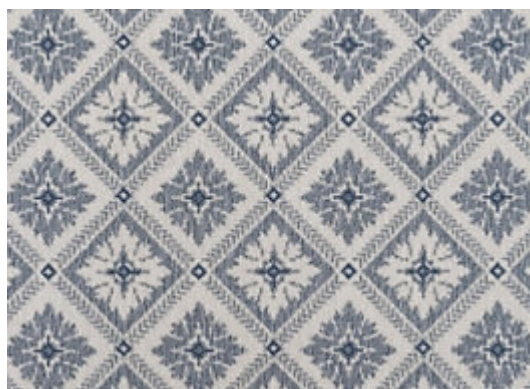

# STARK

## CARPET & RUGS

AVAILABLE IN 4 COLORWAYS

### WILLOW HOUSE | STEEL

SKU: T01016884  
FULL WIDTH: 13 FT 2 IN  
CONSTRUCTION: WILTON  
COMPOSITION: 100% WOOL  
PILE HEIGHT: 0.255 IN  
REPEAT: W: 7.87" X L: 7.87"  
TEXTURE: LOOP PILE  
ORIGIN: INDIA