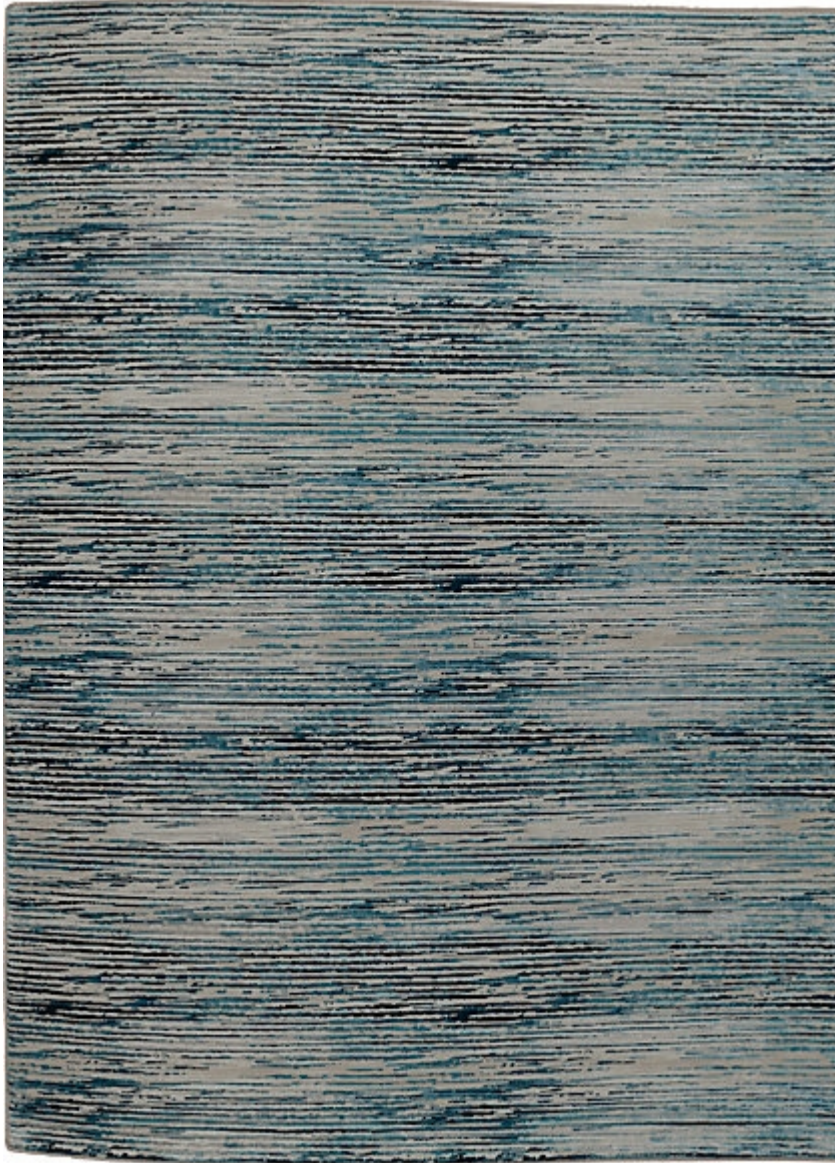

# STARK

## CARPET & RUGS

---

AVAILABLE IN 3 COLORWAYS

---

### VEVA | WAVES

SKU: T01016206  
FULL WIDTH: 13 FT 2 IN  
CONSTRUCTION: FACE-TO-FACE WILTON  
COMPOSITION: 50% POLYESTER / 50% POLYPROPYLENE  
PILE HEIGHT: 0.41 IN  
REPEAT: W: 39.37" X L: 39.37"  
TEXTURE: CUT PILE  
ORIGIN: TURKEY