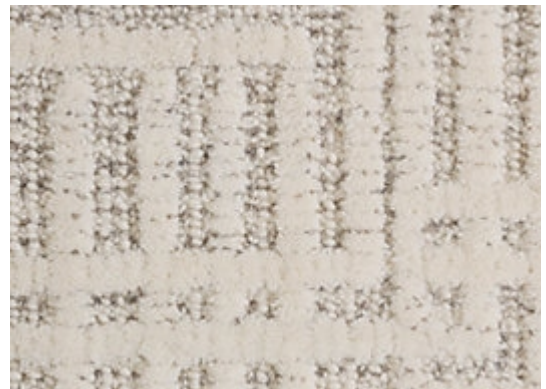

STARK

CARPET & RUGS

AVAILABLE IN 3 COLORWAYS

TULSI | SMOKE

SKU: T01015982
FULL WIDTH: 15 FT 0 IN
CONSTRUCTION: HAND-TUFTED
COMPOSITION: 100% WOOL
PILE HEIGHT: 0.55 IN
REPEAT: W: 35.03" X L: 23.82"
TEXTURE: CUT & LOOP PILE
ORIGIN: INDIA