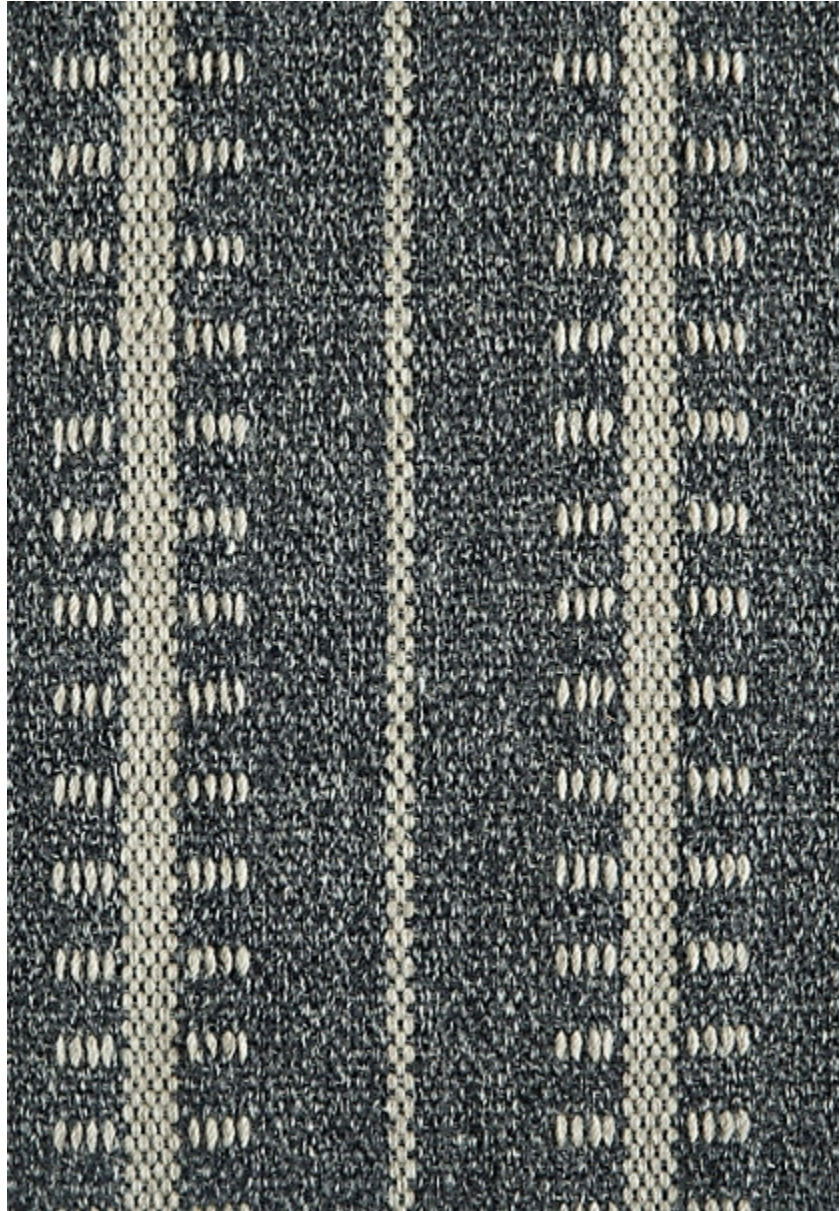

# STARK

## CARPET & RUGS

AVAILABLE IN 3 COLORWAYS

### TAMSYN STRIPE | MIDNIGHT

SKU: T01015263  
FULL WIDTH: 15 FT 0 IN  
CONSTRUCTION: HAND-LOOMED  
COMPOSITION: 100% NZ WOOL  
REPEAT: W: 7.5" X L: 0"  
TEXTURE: LOOP PILE  
ORIGIN: INDIA

Any size available made-to-order.  
Additional options available on request.