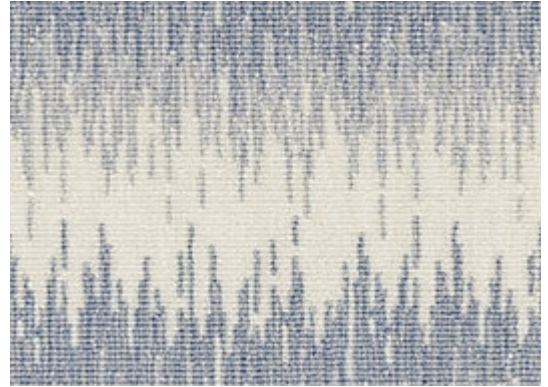

STARK

CARPET & RUGS

SUNSET MIRAGE | ASHEN GREY

SKU: T01014972
FULL WIDTH: 13 FT 2 IN
CONSTRUCTION: WILTON
COMPOSITION: 100% WOOL
PILE HEIGHT: 0.255 IN
REPEAT: W: 7.87" X L: 8.00"
TEXTURE: LOOP PILE
ORIGIN: INDIA

AVAILABLE IN 5 COLORWAYS

Any size available made-to-order.
Additional options available on request.

STARKCARPET.COM