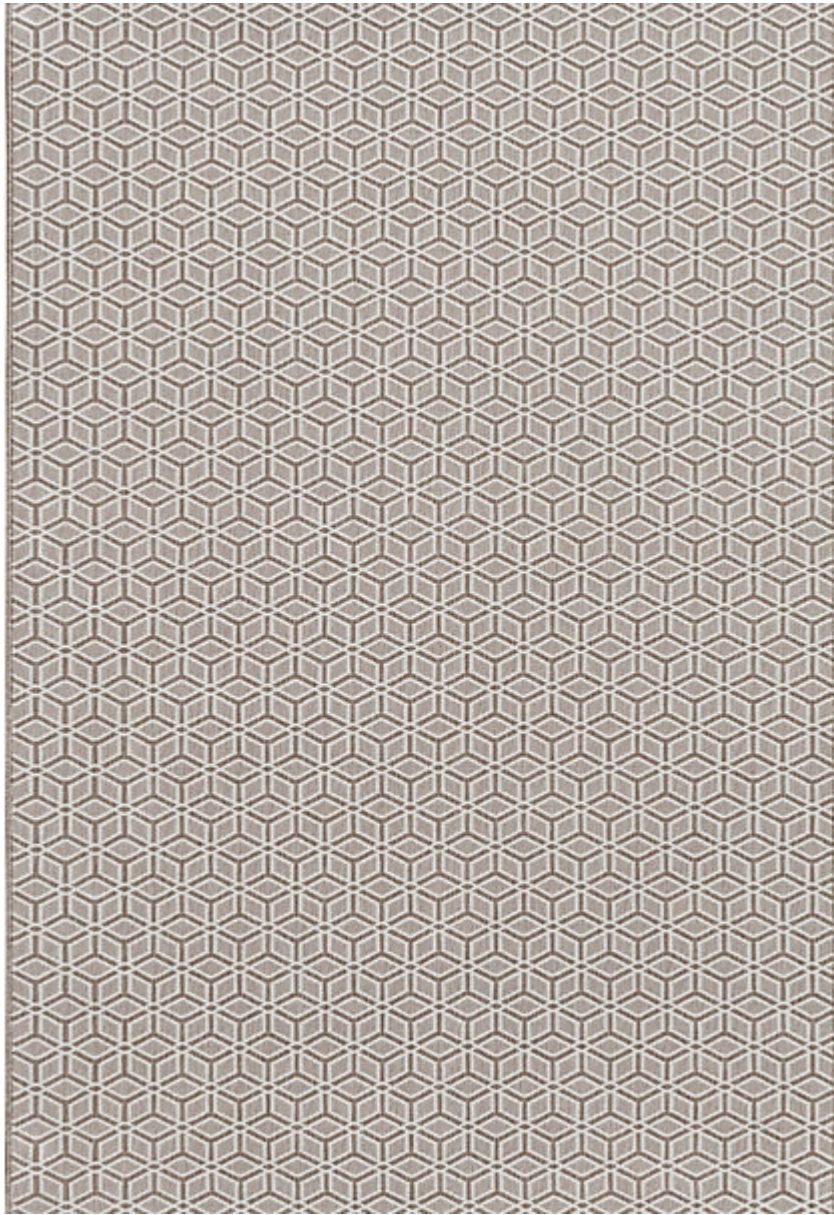

STARK

CARPET & RUGS

AVAILABLE IN 4 COLORWAYS

MODUAL MAZE | LINEN

SKU: T01010680
FULL WIDTH: 13 FT 2 IN
CONSTRUCTION: WILTON
COMPOSITION: 100% WOOL
PILE HEIGHT: 0.3 IN
REPEAT: W: 5" X L: 6.6"
TEXTURE: LOOP PILE
ORIGIN: INDIA