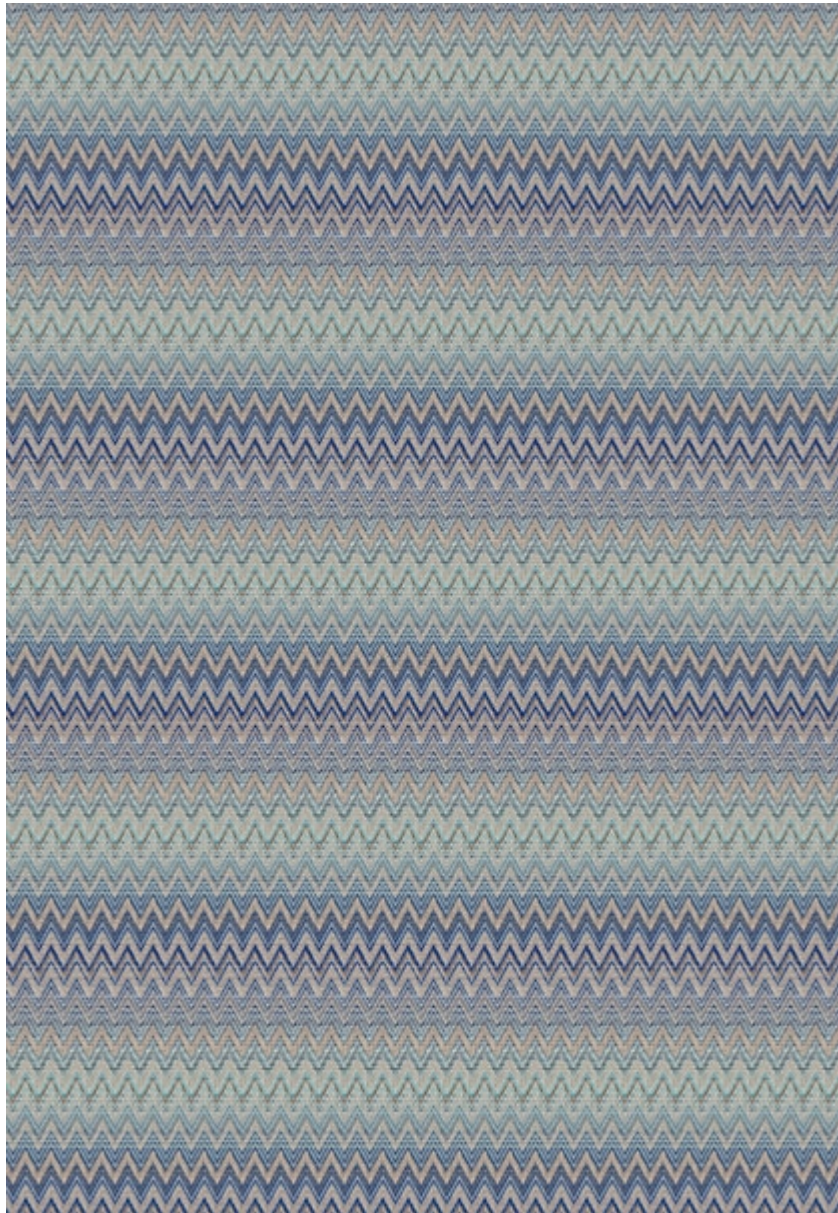

STARK

CARPET & RUGS

AVAILABLE IN 4 COLORWAYS

MISSONI SALERNO | COBALT

SKU: T01010618
FULL WIDTH: 16 FT 1 IN
CONSTRUCTION: FACE-TO-FACE WILTON
COMPOSITION: 100% POLYPROPYLENE
PILE HEIGHT: 0.11 IN
REPEAT: W: 2.25" X L: 22"
TEXTURE: LOOP PILE
ORIGIN: BELGIUM