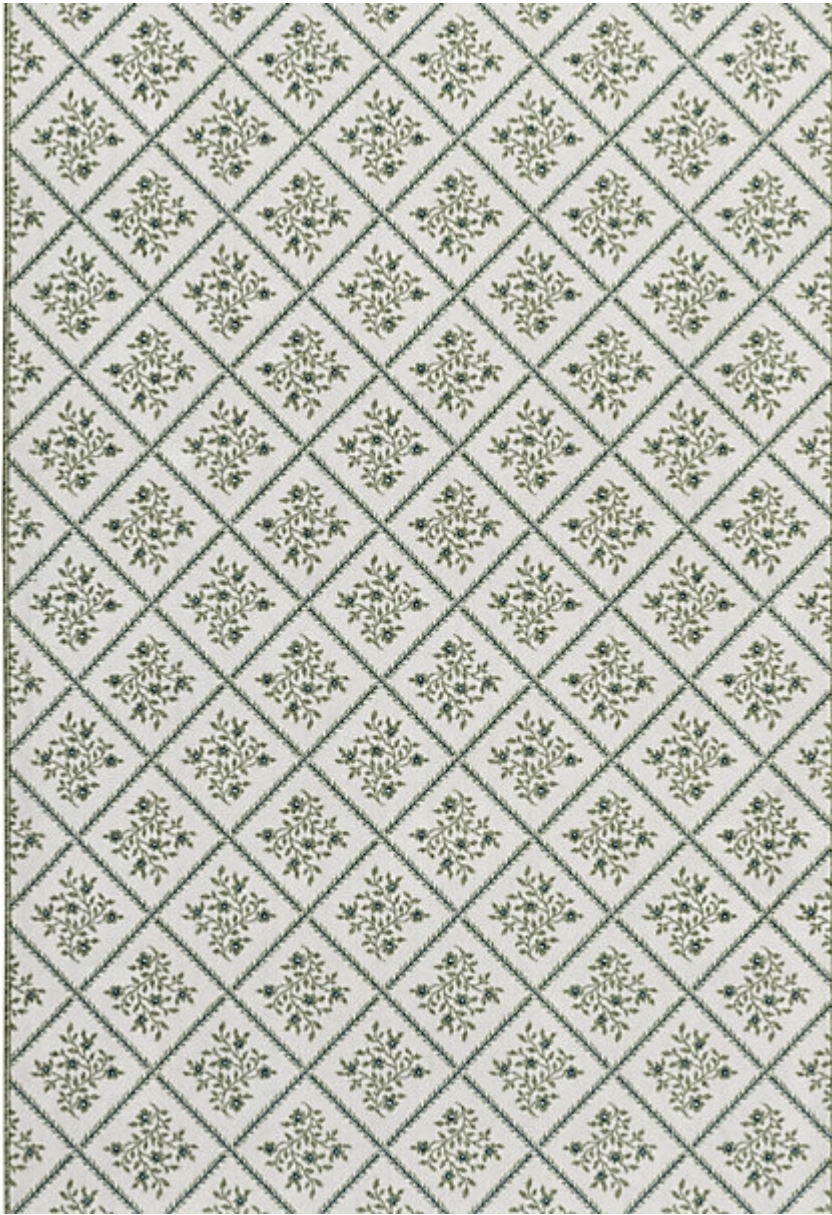

STARK

CARPET & RUGS

AVAILABLE IN 7 COLORWAYS

LILOU | JARDIN

SKU: T01009382
FULL WIDTH: 12 FT 0 IN
CONSTRUCTION: WILTON
COMPOSITION: 100% WOOL
PILE HEIGHT: 0.255 IN
REPEAT: W: 13" X L: 13"
TEXTURE: LOOP PILE
ORIGIN: INDIA
CUSTOM OPTIONS: ALLEGRO WILTON PROGRAM