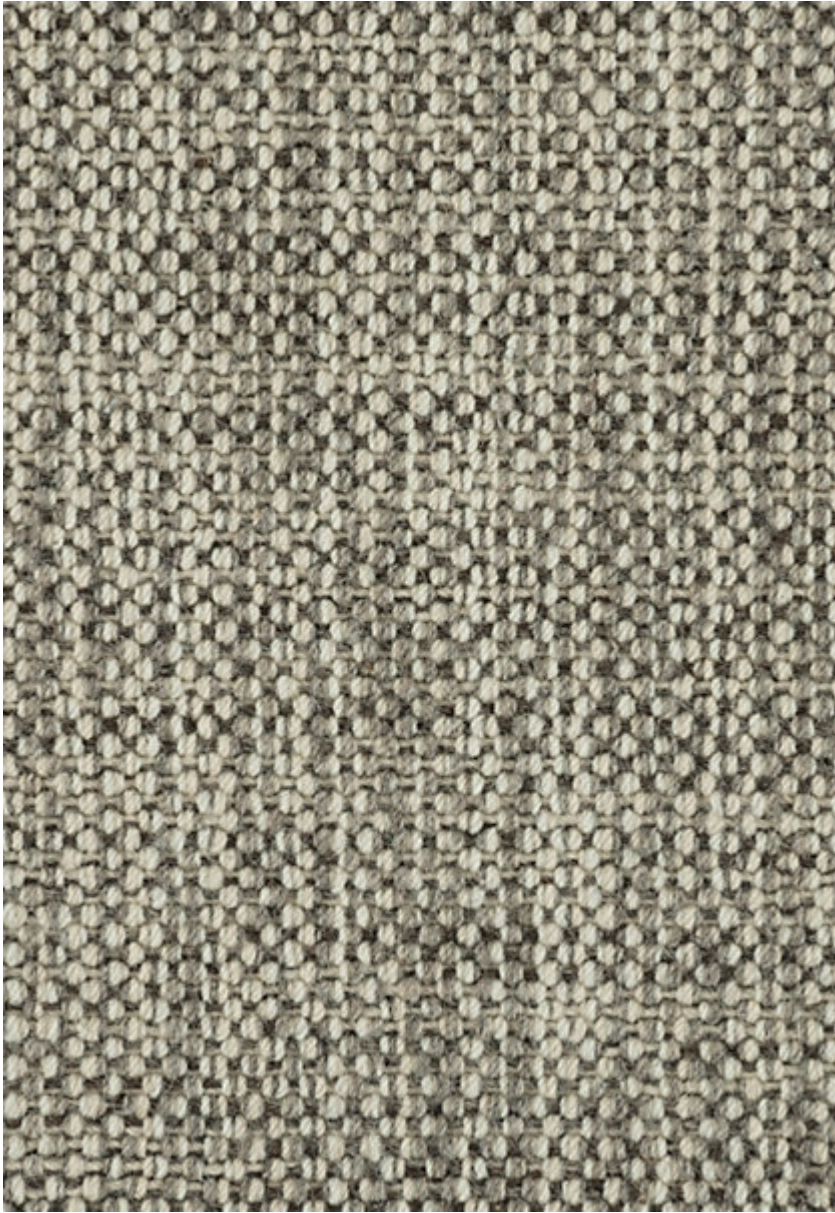

STARK

CARPET & RUGS

LENNY | ZINC

SKU: T01009236
FULL WIDTH: 15 FT 0 IN
CONSTRUCTION: FLATWEAVE HANDMADE
COMPOSITION: 100% WOOL
PILE HEIGHT: 0.55 IN
REPEAT: W: 0" X L: 0"
TEXTURE: LOOP PILE
ORIGIN: INDIA

AVAILABLE IN 3 COLORWAYS