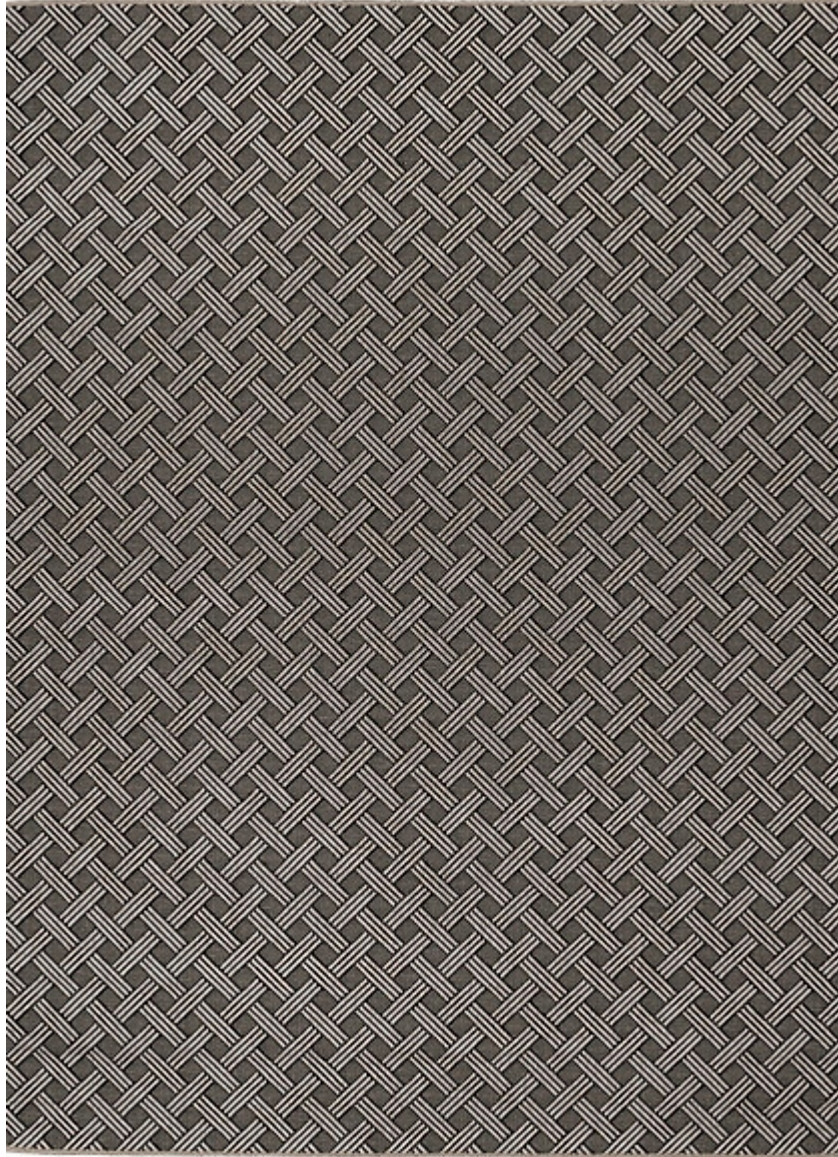

STARK

CARPET & RUGS

KALING | ASH

SKU: T01008609
FULL WIDTH: 13 FT 2 IN
CONSTRUCTION: FLATWEAVE MACHINE-MADE
COMPOSITION: 100% POLYPROPYLENE
PILE HEIGHT: 0.47 IN
REPEAT: W: 4.92" X L: 4.53"
TEXTURE: LOOP PILE
ORIGIN: TURKEY

AVAILABLE IN 5 COLORWAYS

Any size available made-to-order.
Additional options available on request.

STARKCARPET.COM