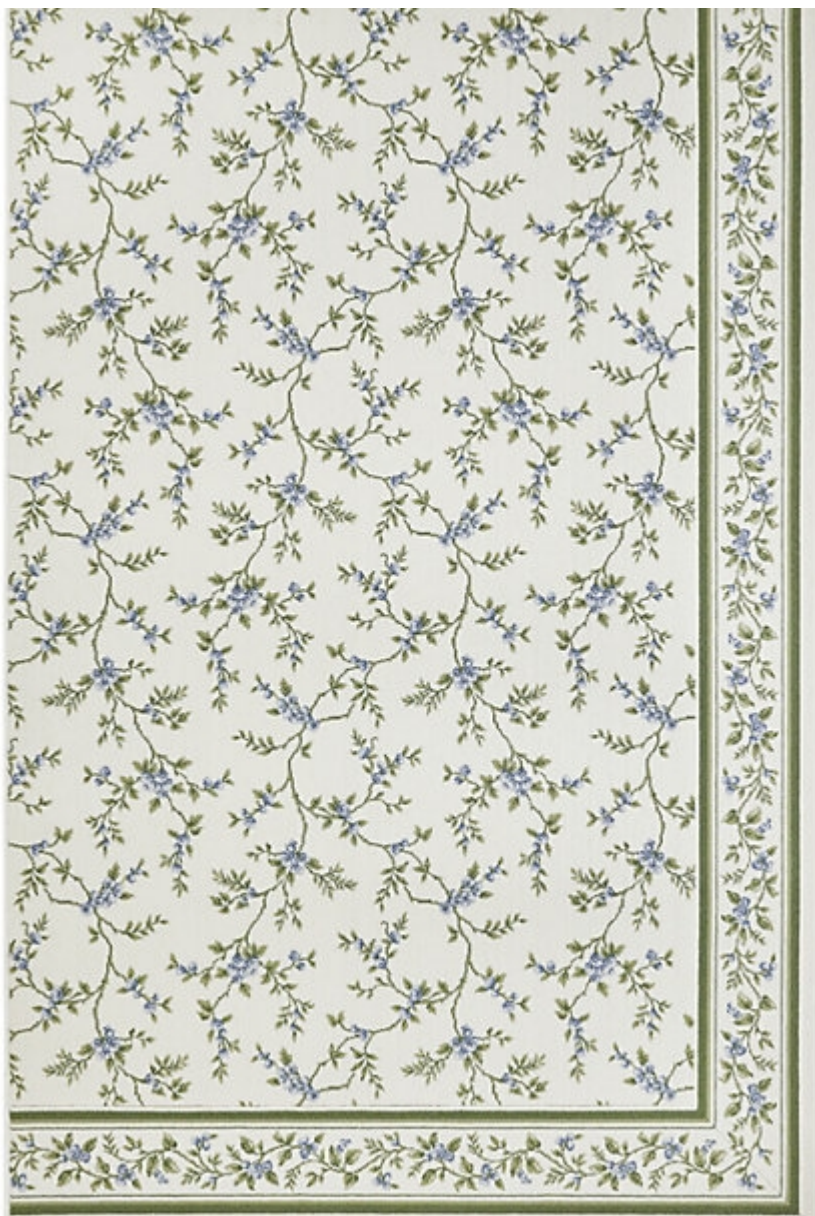

STARK

CARPET & RUGS

AVAILABLE IN 3 COLORWAYS

FIORA | LAPIS

SKU:	T01006875
FULL WIDTH:	13 FT 2 IN
CONSTRUCTION:	WILTON
COMPOSITION:	100% WOOL
PILE HEIGHT:	0.28 IN
REPEAT:	W: 31.74" X L: 31.49"
TEXTURE:	LOOP PILE
ORIGIN:	INDIA