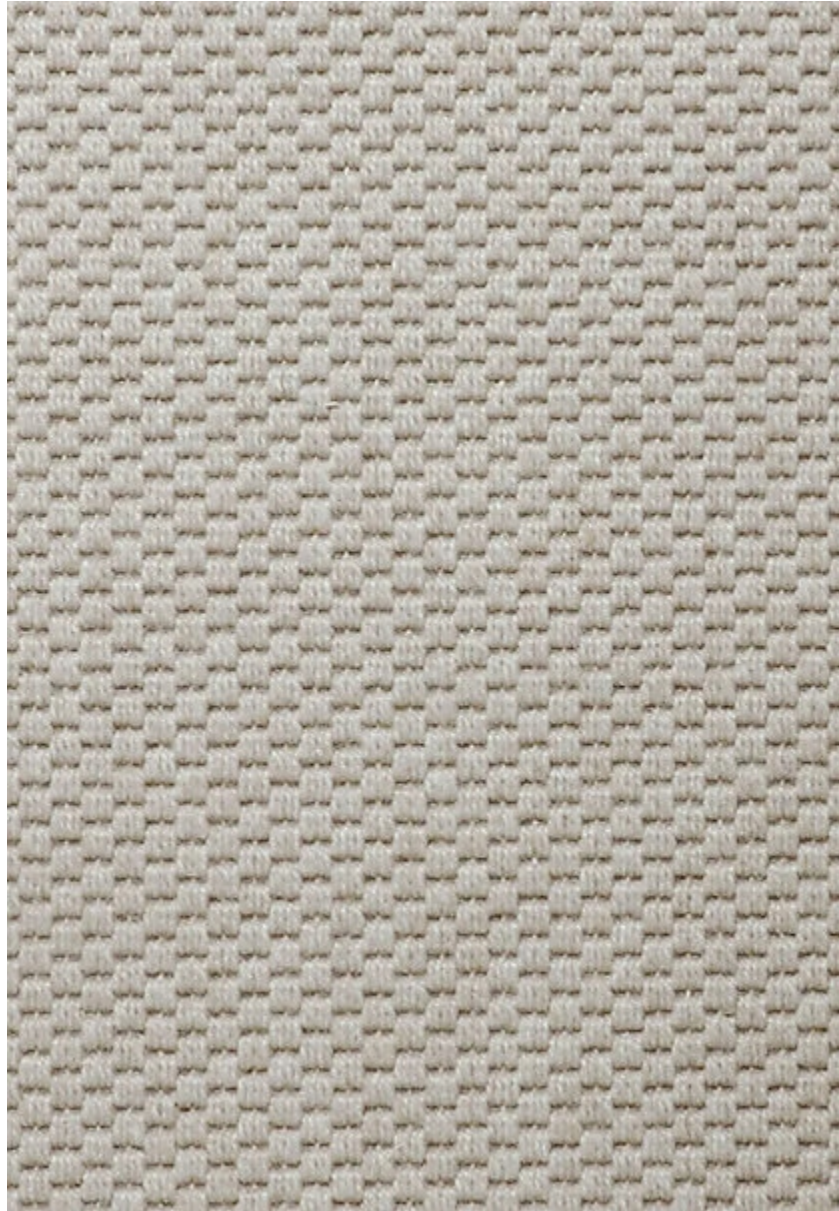

STARK

CARPET & RUGS

AVAILABLE IN 13 COLORWAYS

DYER | COTTAGE STONE

SKU: T01006240
FULL WIDTH: 13 FT 2 IN
CONSTRUCTION: MACHINE WOVEN
COMPOSITION: 90% POLYPROPYLENE / 10% WOOL
REPEAT: W: 0.79" X L: 0.433"
TEXTURE: LOOP PILE
ORIGIN: BELGIUM