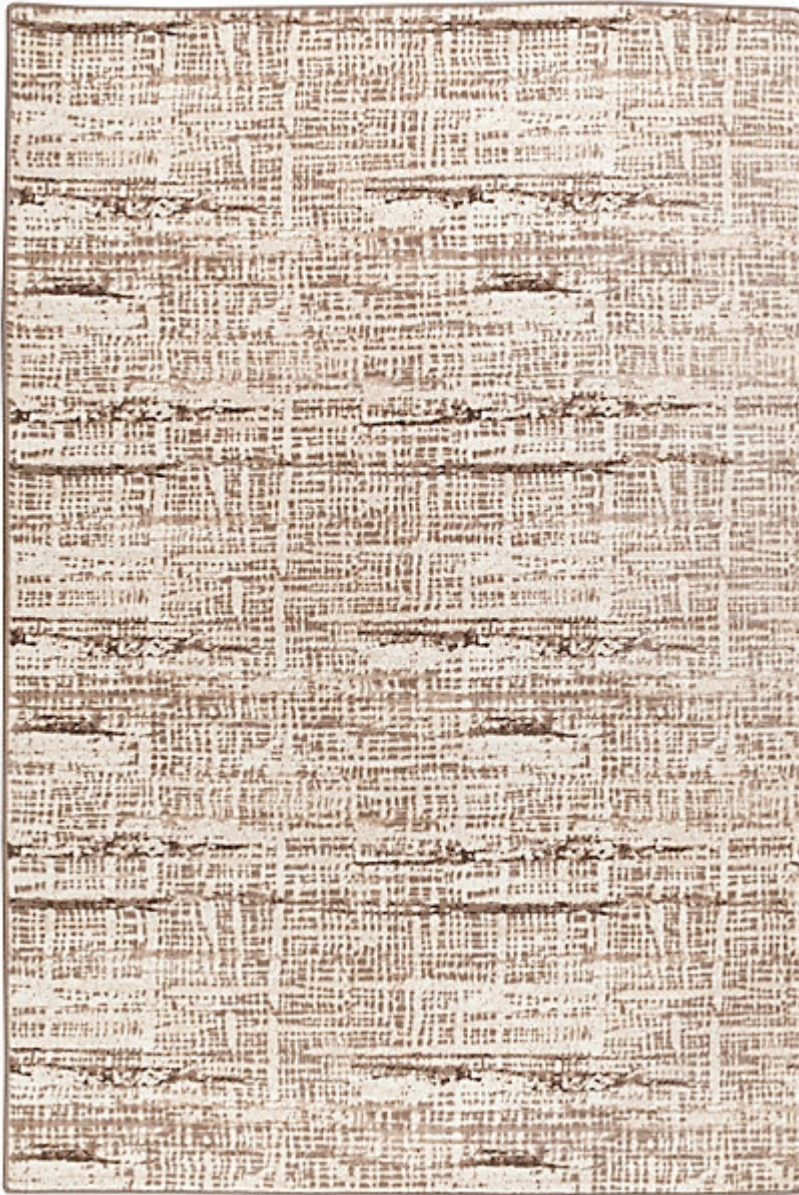

STARK

CARPET & RUGS

AVAILABLE IN 3 COLORWAYS

DEVELI | FOSSIL

SKU: T01005935
FULL WIDTH: 13 FT 2 IN
CONSTRUCTION: FACE-TO-FACE WILTON
COMPOSITION: 65% POLYPROPYLENE / 35% POLYESTER
PILE HEIGHT: 0.55 IN
REPEAT: W: 39.37" X L: 39.37"
TEXTURE: CUT PILE
ORIGIN: TURKEY

Any size available made-to-order.
Additional options available on request.

STARKCARPET.COM