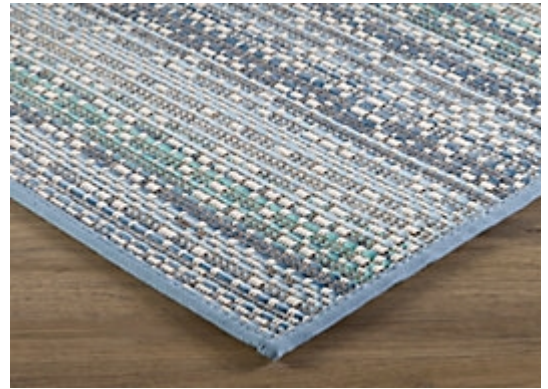

STARK

CARPET & RUGS

AVAILABLE IN 3 COLORWAYS

COSTA RICA | OCEAN

SKU: T01003323
FULL WIDTH: 13 FT 2 IN
CONSTRUCTION: FLATWEAVE MACHINE-MADE
COMPOSITION: 100% POLYPROPYLENE
PILE HEIGHT: 0.11 IN
REPEAT: W: 10.5" X L: 36"
TEXTURE: LOOP PILE
ORIGIN: BELGIUM

Any size available made-to-order.
Additional options available on request.

STARKCARPET.COM