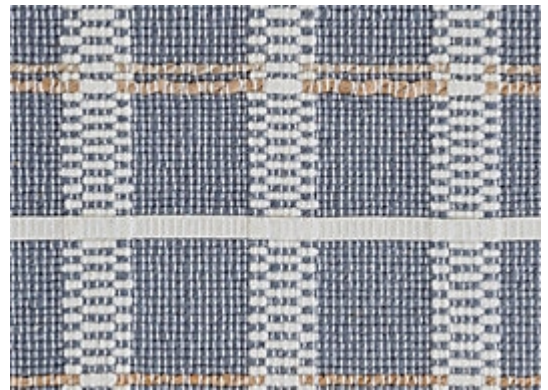

STARK

CARPET & RUGS

AVAILABLE IN 4 COLORWAYS

BRANDY | INDIGO

SKU: T01001973
FULL WIDTH: 16 FT 4 IN
CONSTRUCTION: FLATWEAVE HANDMADE
COMPOSITION: 94% WOOL / 6% JUTE
PILE HEIGHT: 0.28 IN
REPEAT: W: 4.5" X L: 8"
TEXTURE: LOOP PILE
ORIGIN: INDIA