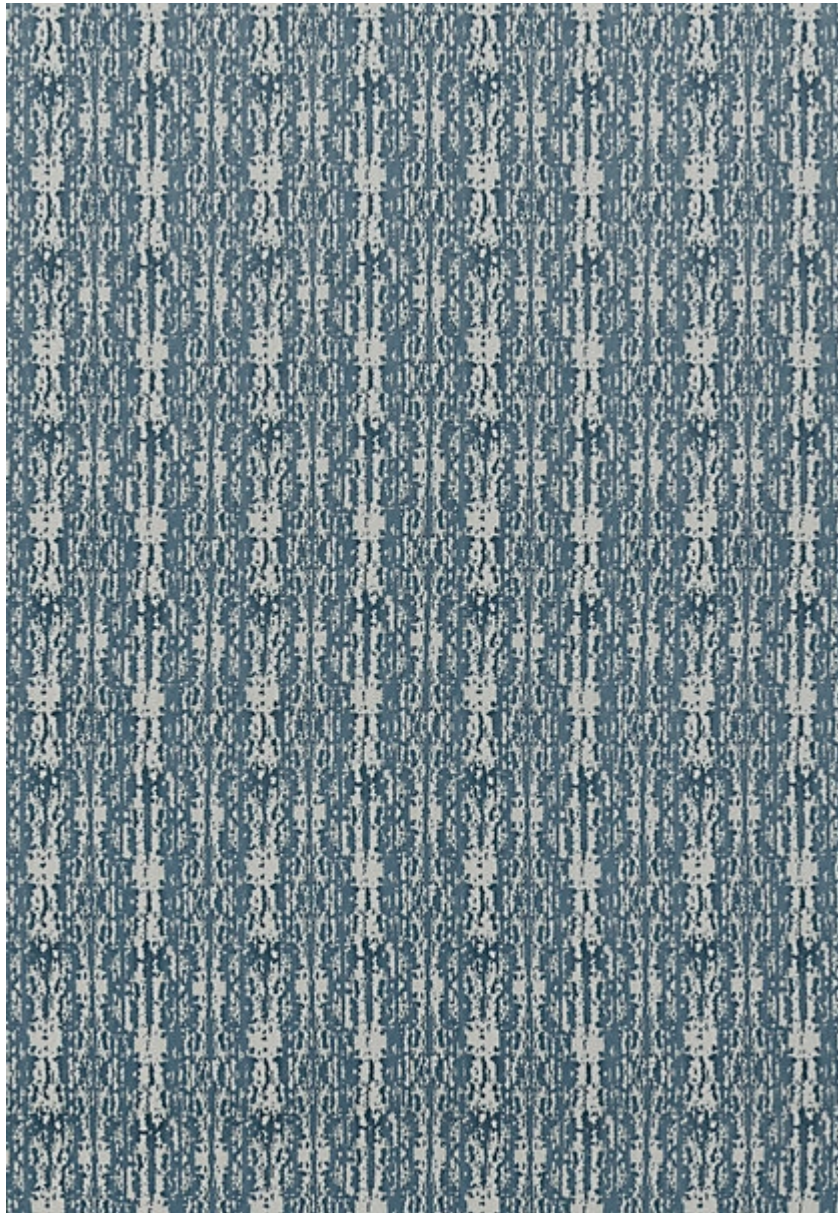

STARK

CARPET & RUGS

AVAILABLE IN 4 COLORWAYS

ANI | OCEAN

SKU: T01000673
FULL WIDTH: 12 FT 0 IN
CONSTRUCTION: MACHINE TUFTED
COMPOSITION: 50% NYLON / 50% SMARTSTRAND
PILE HEIGHT: 1.26 IN
REPEAT: W: 18" X L: 13.5"
TEXTURE: CUT & LOOP PILE
ORIGIN: USA