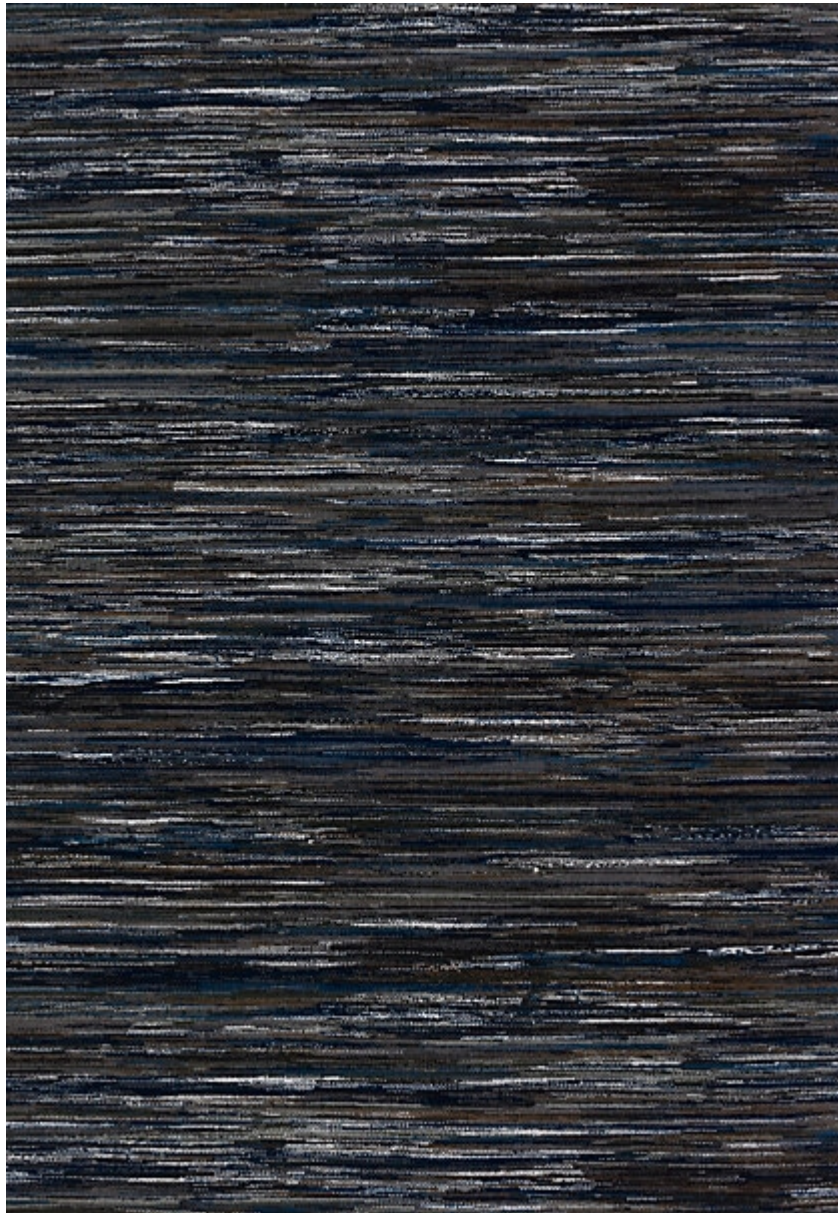

STARK

CARPET & RUGS

AVAILABLE IN 4 COLORWAYS

BITTERROOT - COBALT

SKU: S23COBAWIDE1669
FULL WIDTH: 13 FT 2 IN
CONSTRUCTION: AXMINSTER
COMPOSITION: 40% BRITISH WOOL / 40% NZ WOOL / 20% NYLON /
40% BRITISH WOOL / 40% NZ WOOL / 20% NYLON
REPEAT: W:78.71" X L:78.90"
PILE TYPE: CUT PILE
ORIGIN: CHINA