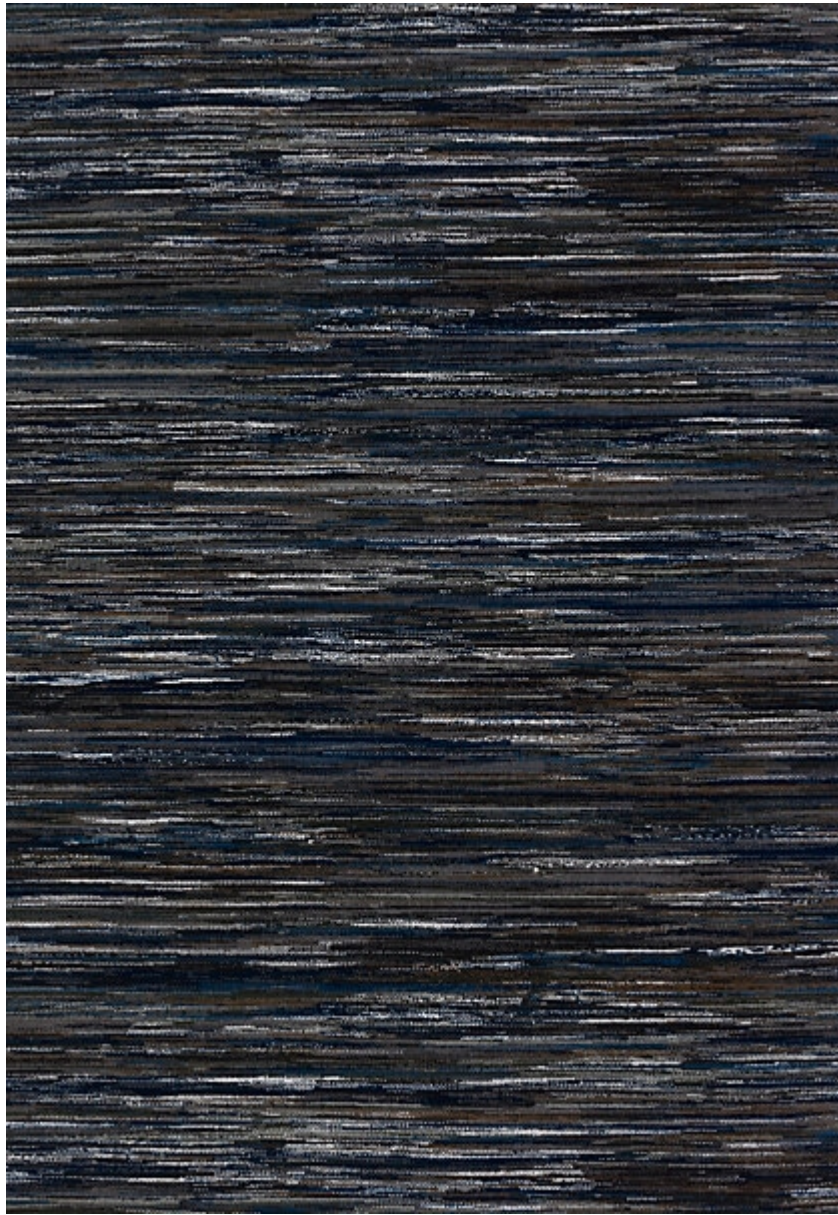

STARK

CARPET & RUGS

AVAILABLE IN 3 COLORWAYS

BITTERROOT - COBALT

SKU: S23COBAWIDE1669
FULL WIDTH: 13 FT 2 IN
CONSTRUCTION: AXMINSTER
COMPOSITION: 40% BRITISH WOOL / 40% NZ WOOL / 20% NYLON /
40% BRITISH WOOL / 40% NZ WOOL / 20% NYLON
REPEAT: W: 78.71" X L: 78.9"
TEXTURE: CUT PILE
ORIGIN: CHINA