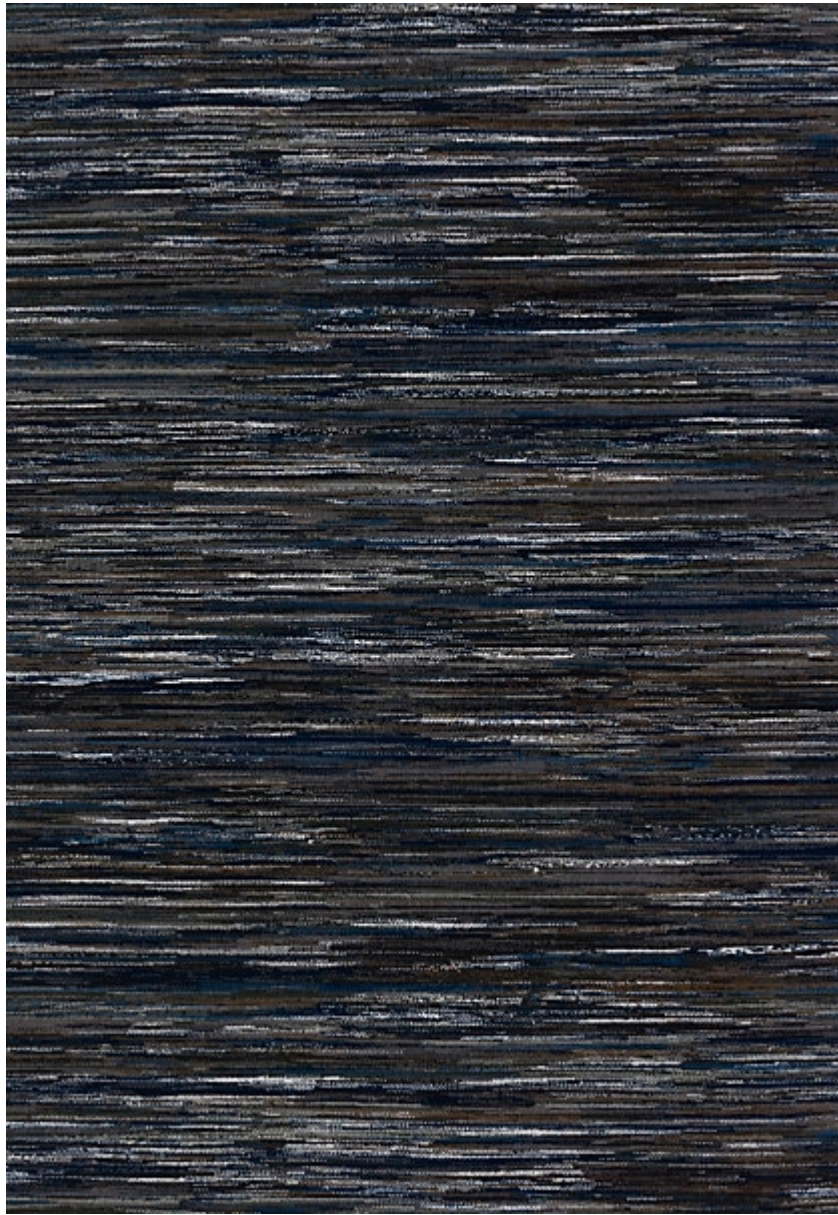

# STARK

## CARPET & RUGS

AVAILABLE IN 3 COLORWAYS

### BITTERROOT - COBALT

SKU: S23COBAWIDE1669  
FULL WIDTH: 13 FT 2 IN  
CONSTRUCTION: AXMINSTER  
COMPOSITION: 40% BRITISH WOOL / 40% NZ WOOL / 20% NYLON /  
40% BRITISH WOOL / 40% NZ WOOL / 20% NYLON  
REPEAT: W:78.71" X L:78.90"  
TEXTURE: CUT PILE  
ORIGIN: CHINA