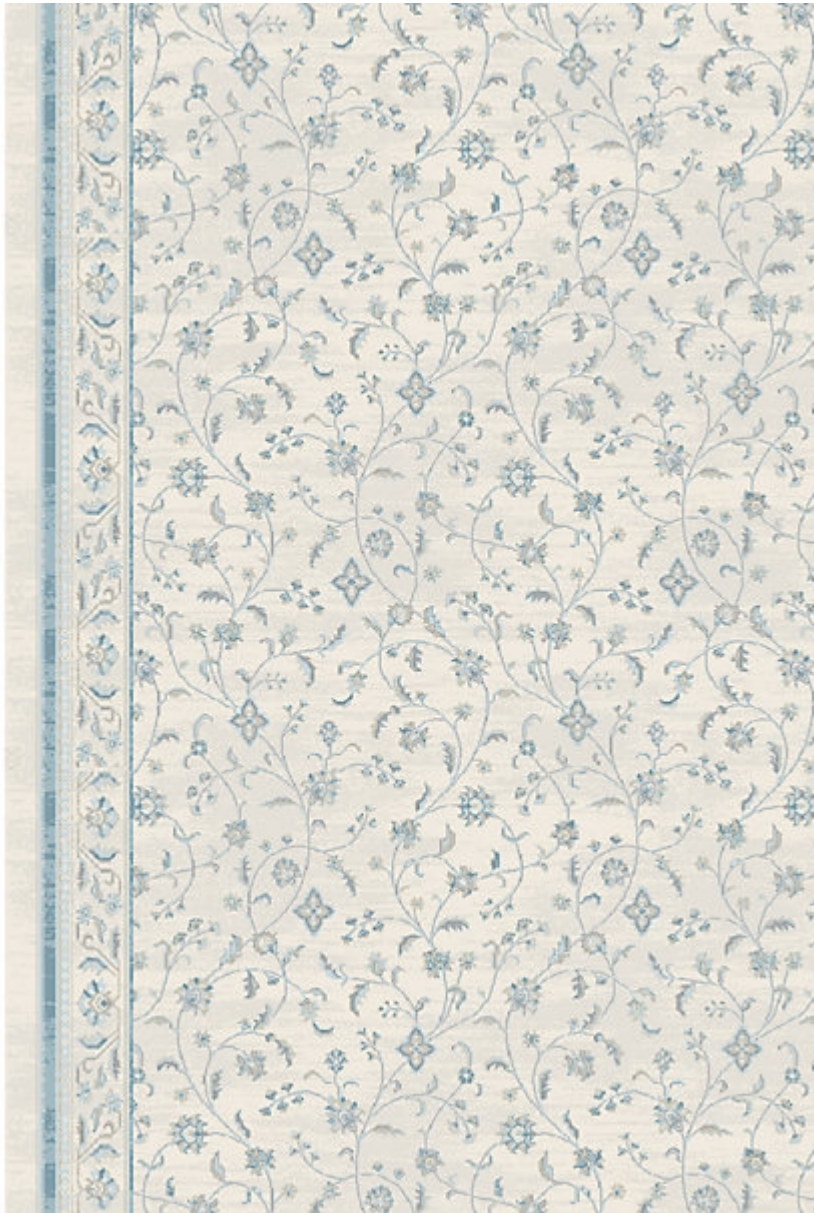

STARK

CARPET & RUGS

AVAILABLE IN 1 COLORWAYS

ELIE - MIST 7X9

SKU: S23AX 149524A
FULL WIDTH: 13 FT 2 IN
CONSTRUCTION: AXMINSTER
COMPOSITION: 80% WOOL / 20% NYLON
PILE HEIGHT: 0.27 IN
REPEAT: W: 78.77" X L: 78.77"
TEXTURE: CUT PILE
ORIGIN: CHINA
CUSTOM OPTIONS: FULL CUSTOM