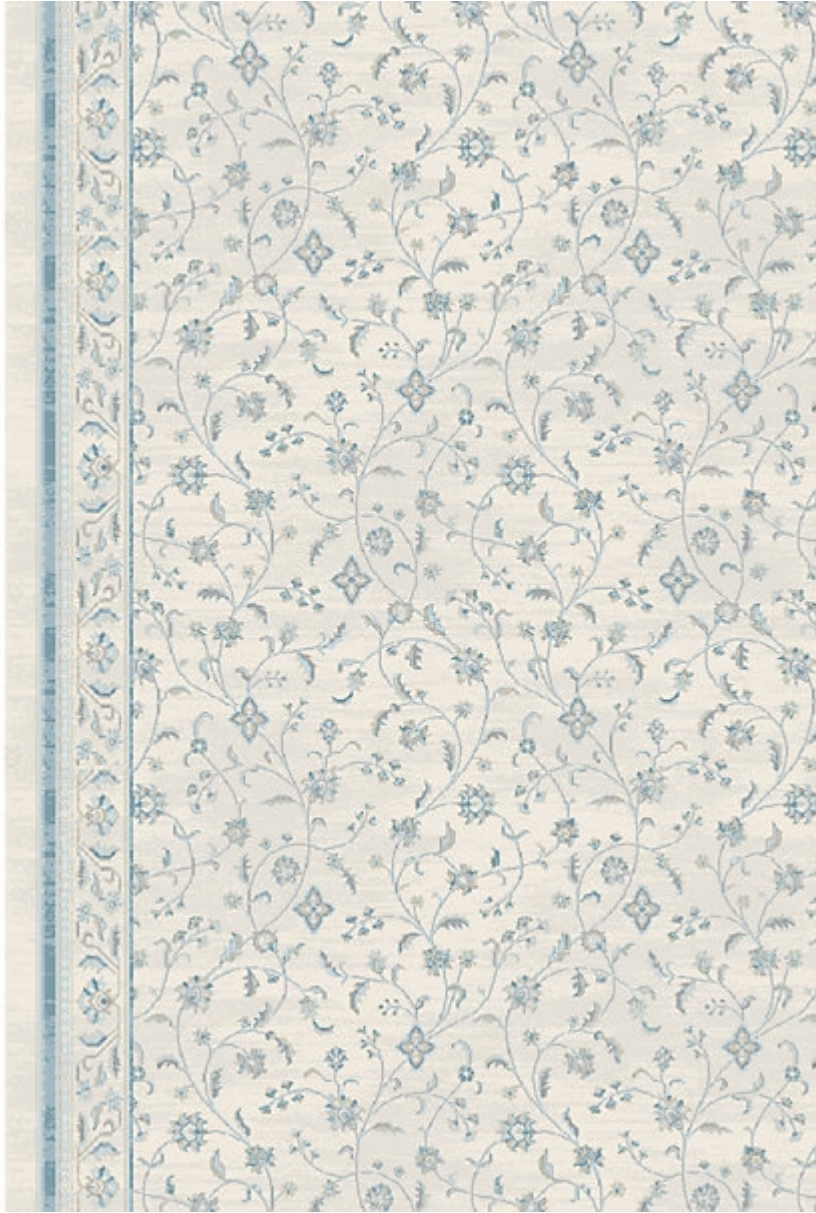

STARK

RUGS

AVAILABLE IN 1 COLORWAYS

ELIE | MIST

SKU: T02009230
CONSTRUCTION: AXMINSTER
COMPOSITION: 80% WOOL / 20% NYLON
PILE HEIGHT: 0.27 IN
REPEAT: W: 78.77" X L: 78.77"
TEXTURE: CUT PILE
ORIGIN: CHINA
CUSTOM OPTIONS: FULL CUSTOM