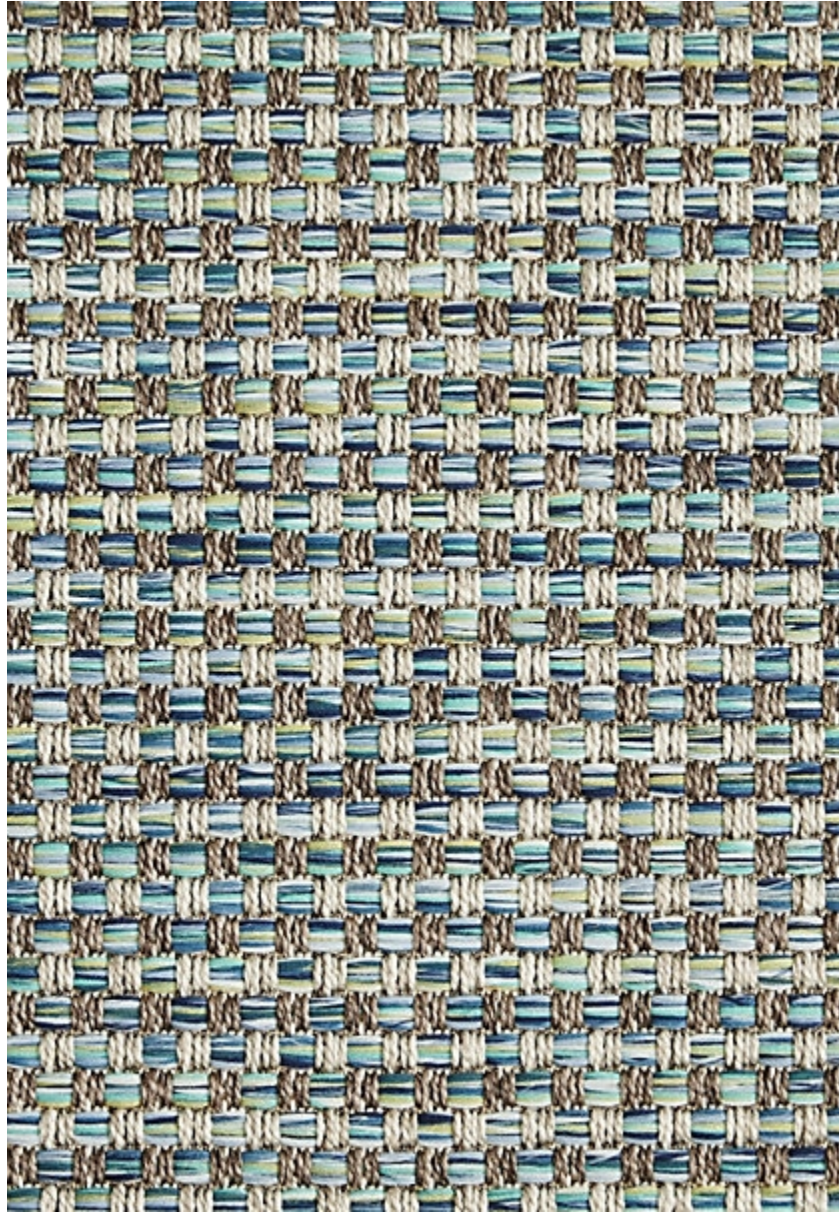

# STARK

## CARPET & RUGS

AVAILABLE IN 4 COLORWAYS

### SUKI - WAVE

SKU: S07WAVEWIDE2004  
FULL WIDTH: 13 FT 2 IN  
CONSTRUCTION: FLATWEAVE MACHINE-MADE  
COMPOSITION: 100% POLYPROPYLENE  
REPEAT: W: 1" X L: 1"  
TEXTURE: LOOP PILE  
ORIGIN: BELGIUM

Any size available made-to-order.  
Additional options available on request.