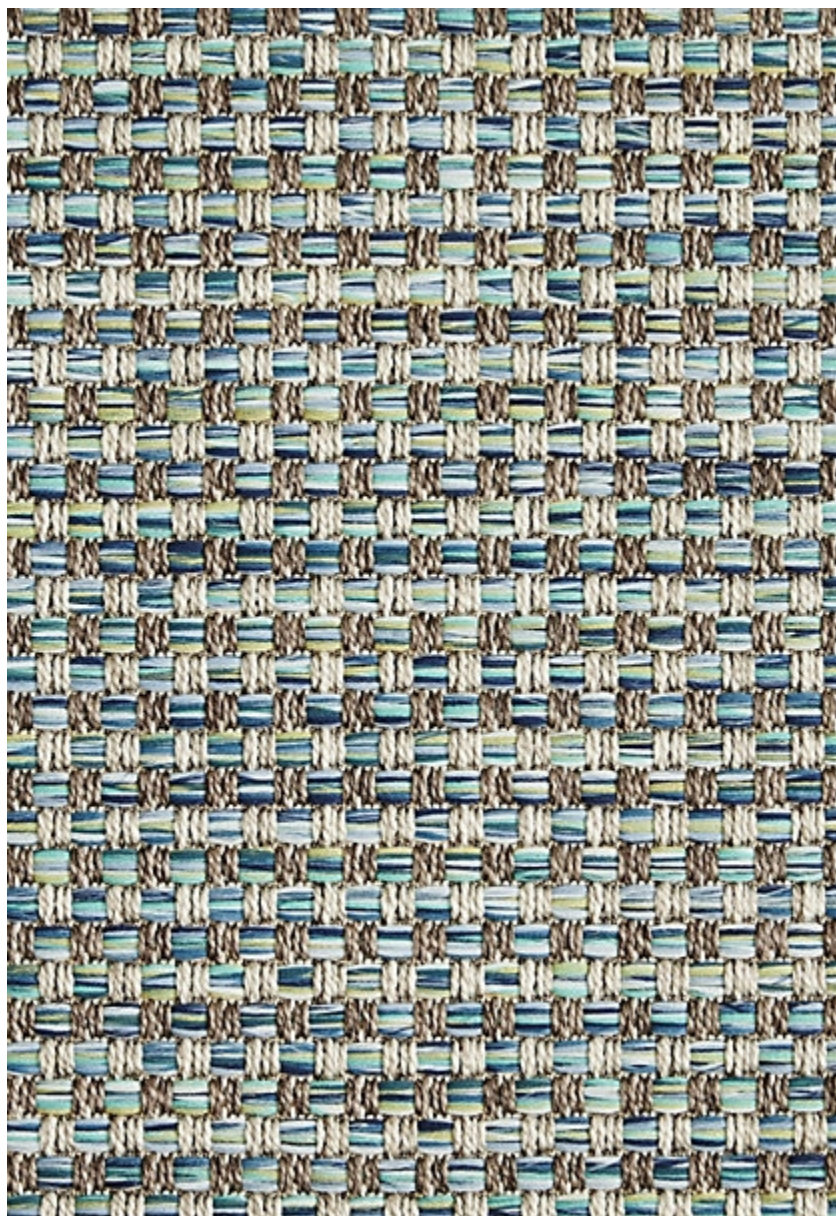

# STARK

## CARPET & RUGS

AVAILABLE IN 4 COLORWAYS

### SUKI - WAVE

SKU: S07WAVEWIDE2004  
FULL WIDTH: 13 FT 2 IN  
CONSTRUCTION: FLATWEAVE MACHINE-MADE  
COMPOSITION: 100% POLYPROPYLENE  
REPEAT: W: 1" X L: 1"  
TEXTURE: LOOP PILE  
ORIGIN: BELGIUM

Any size available made-to-order.  
Additional options available on request.