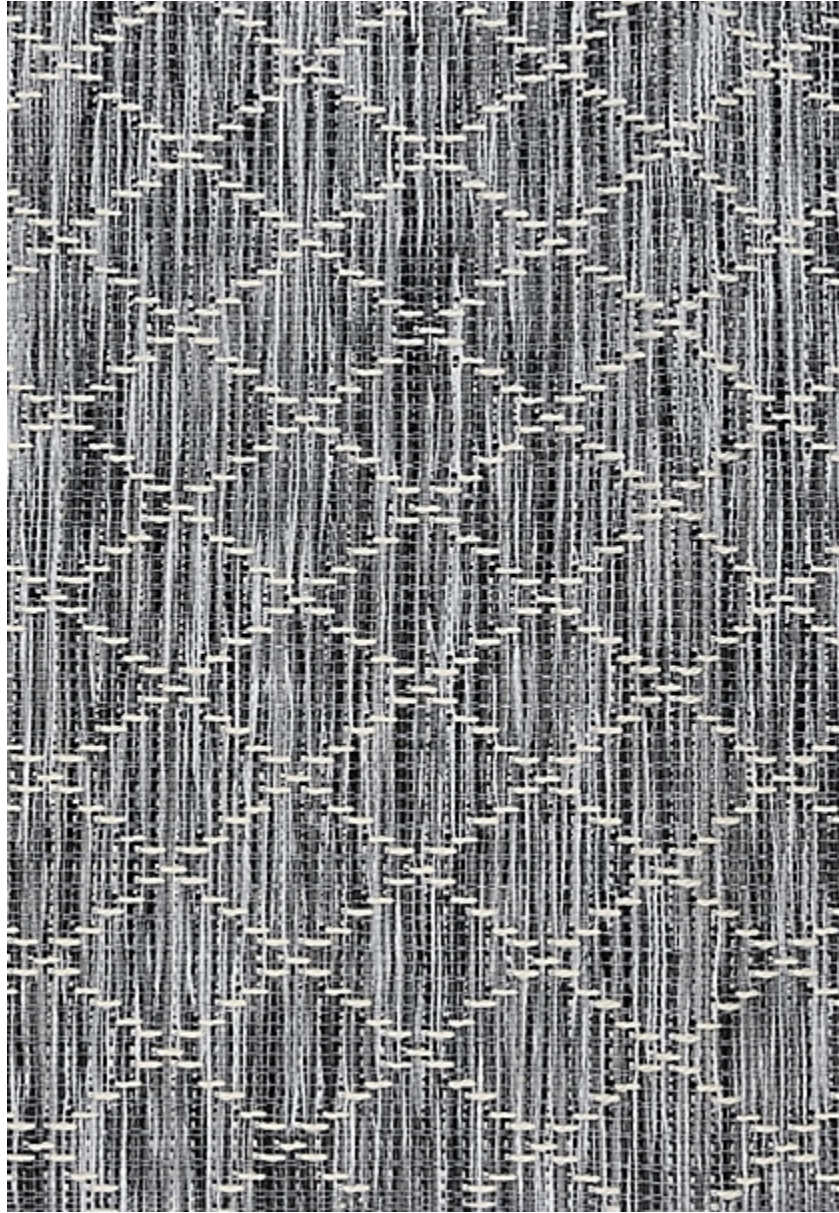

STARK

CARPET & RUGS

AVAILABLE IN 1 COLORWAYS

JAM - TUXEDO

SKU: S07TXDOWIDE2129
FULL WIDTH: 13 FT 1 IN
CONSTRUCTION: FLATWEAVE MACHINE-MADE
COMPOSITION: 100% POLYPROPYLENE
REPEAT: W: 3" X L: 3.875"
TEXTURE: LOOP PILE
ORIGIN: BELGIUM