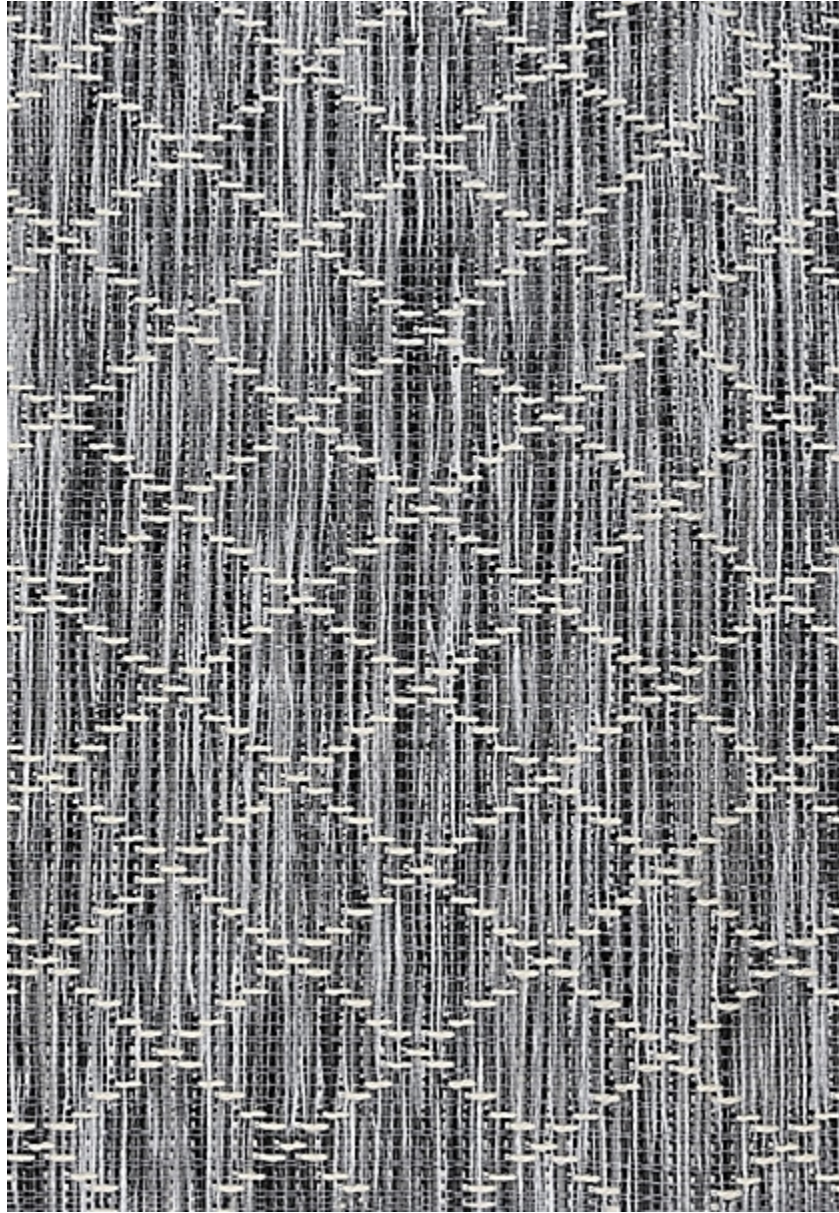

# STARK

## CARPET & RUGS

AVAILABLE IN 1 COLORWAYS

### JAM - TUXEDO

SKU: S07TXDOWIDE2129  
FULL WIDTH: 13 FT 1 IN  
CONSTRUCTION: FLATWEAVE MACHINE-MADE  
COMPOSITION: 100% POLYPROPYLENE  
REPEAT: W: 3" X L: 3.875"  
TEXTURE: LOOP PILE  
ORIGIN: BELGIUM