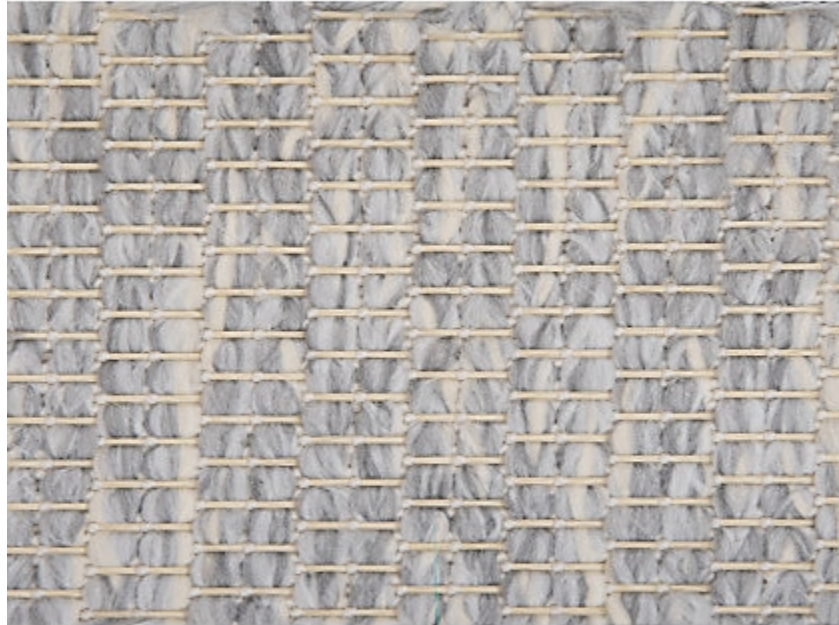

STARK

CARPET & RUGS

AVAILABLE IN 5 COLORWAYS

GRIZELDA ISLAND - SILVER

SKU: S07SLVRWIDE2361
FULL WIDTH: 13 FT 2 IN
CONSTRUCTION: FLATWEAVE MACHINE-MADE
COMPOSITION: 100% UV STABILIZED POLYPROPYLENE
PILE HEIGHT: 0 IN
REPEAT: W: 1.5" X L: 1"
TEXTURE: LOOP PILE
ORIGIN: BELGIUM

Any size available made-to-order.
Additional options available on request.

STARKCARPET.COM