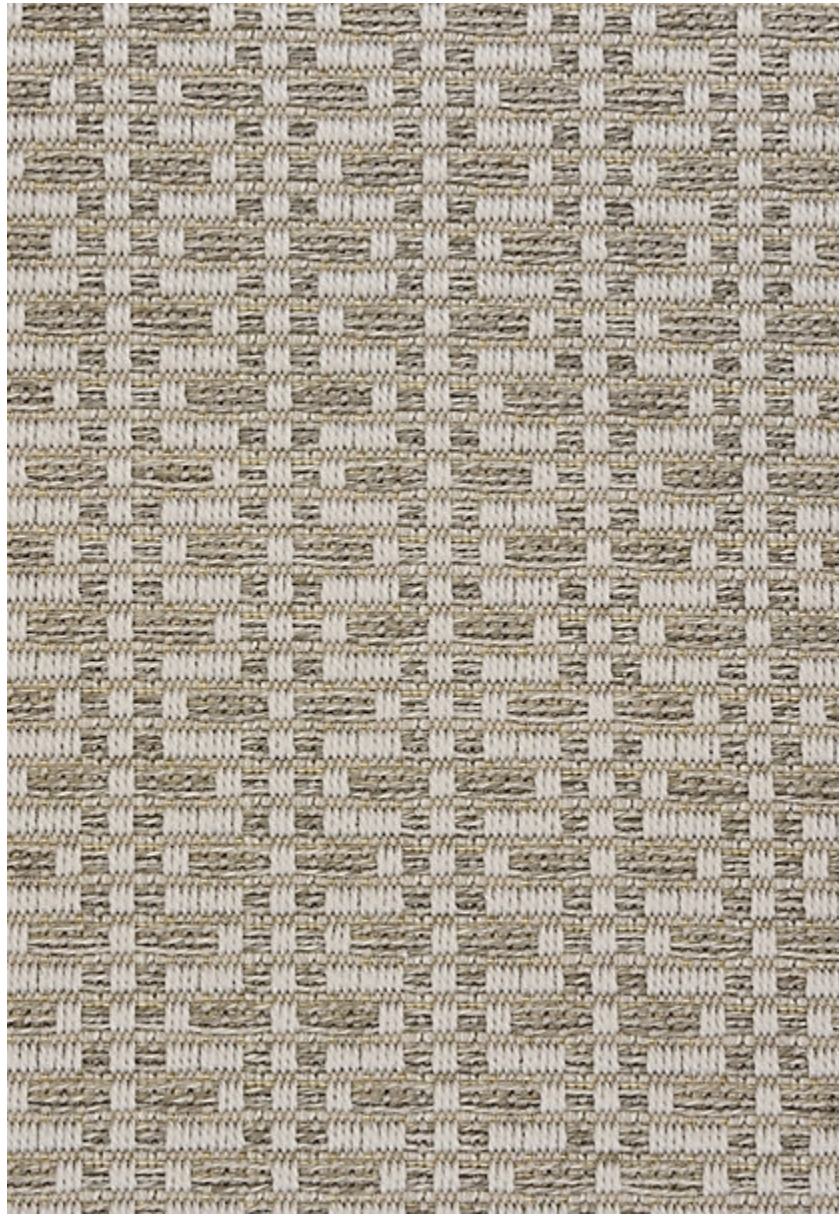

STARK

CARPET & RUGS

AVAILABLE IN 6 COLORWAYS

SANNABELLA - SHELL

SKU: S07SHELWIDE2135
FULL WIDTH: 13 FT 2 IN
CONSTRUCTION: FLATWEAVE MACHINE-MADE
COMPOSITION: 100% POLYPROPYLENE
REPEAT: W:4.5" X L:2.25"
TEXTURE: LOOP PILE
ORIGIN: BELGIUM

Any size available made-to-order.
Additional options available on request.

STARKCARPET.COM