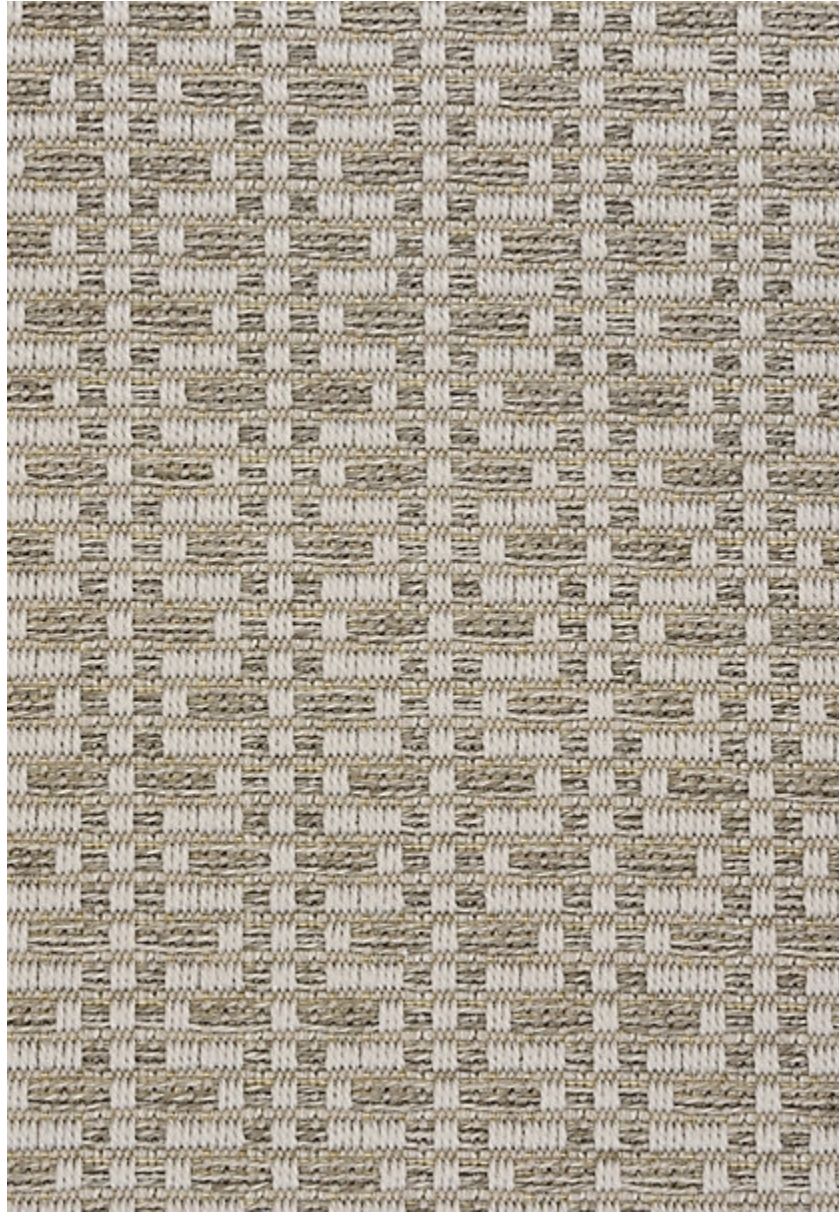

STARK

CARPET & RUGS

AVAILABLE IN 6 COLORWAYS

SANNABELLA - SHELL

SKU: S07SHELWIDE2135
FULL WIDTH: 13 FT 2 IN
CONSTRUCTION: FLATWEAVE MACHINE-MADE
COMPOSITION: 100% POLYPROPYLENE
REPEAT: W:4.5" X L:2.25"
TEXTURE: LOOP PILE
ORIGIN: BELGIUM