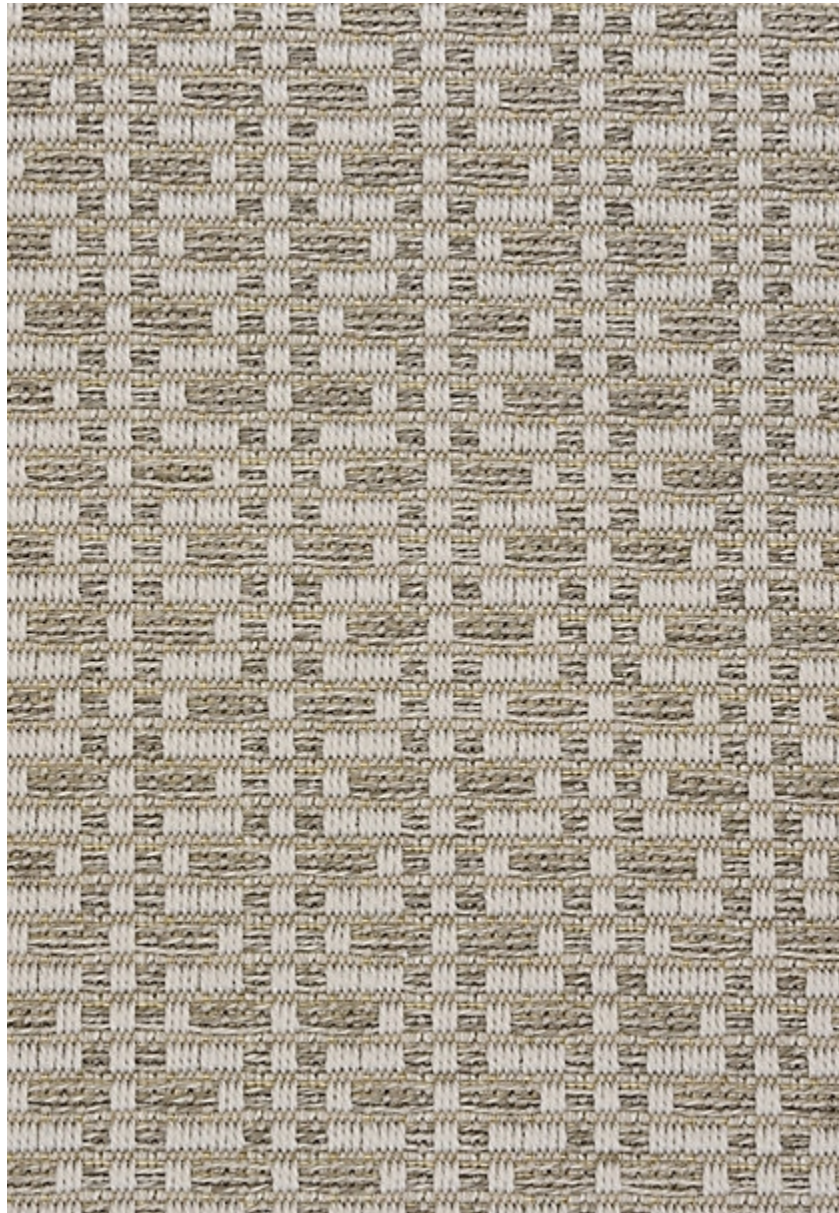

STARK

CARPET & RUGS

AVAILABLE IN 6 COLORWAYS

SANNABELLA - SHELL

SKU: S07SHELWIDE2135
FULL WIDTH: 13 FT 2 IN
CONSTRUCTION: FLATWEAVE MACHINE-MADE
COMPOSITION: 100% POLYPROPYLENE
REPEAT: W: 4.5" X L: 2.25"
TEXTURE: LOOP PILE
ORIGIN: BELGIUM

Any size available made-to-order.
Additional options available on request.

STARKCARPET.COM