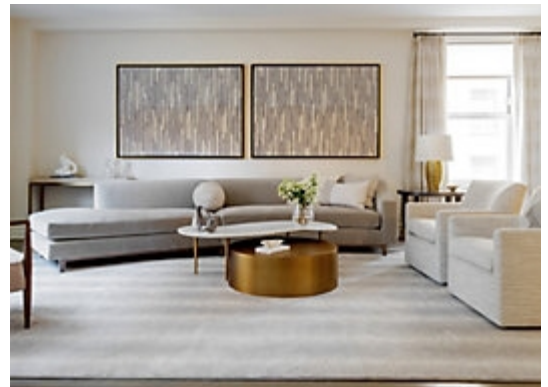

STARK

CARPET & RUGS

AVAILABLE IN 3 COLORWAYS

REFRACTION - PORCELAIN

SKU: S07PORCWIDE1610
FULL WIDTH: 13 FT 1 IN
CONSTRUCTION: FACE-TO-FACE WILTON
COMPOSITION: 100% NYLON
PILE HEIGHT: 0.47 IN
REPEAT: W:26.25" X L:34.75"
TEXTURE: CUT PILE
ORIGIN: TURKEY