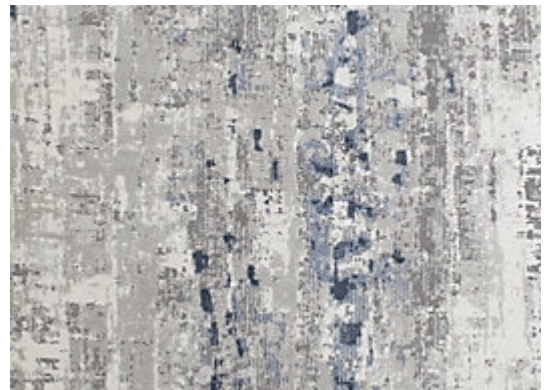

STARK

CARPET & RUGS

PISCES - GLACIER

SKU: S07GLCRWIDE2634
FULL WIDTH: 13 FT 2 IN
CONSTRUCTION: FLATWEAVE
COMPOSITION: 68% POLYPROPYLENE / 32% POLYESTER
REPEAT: W: 39.5" X L: 39.5"
TEXTURE: CUT PILE
ORIGIN: TURKEY

AVAILABLE IN 7 COLORWAYS

Any size available made-to-order.
Additional options available on request.

STARKCARPET.COM