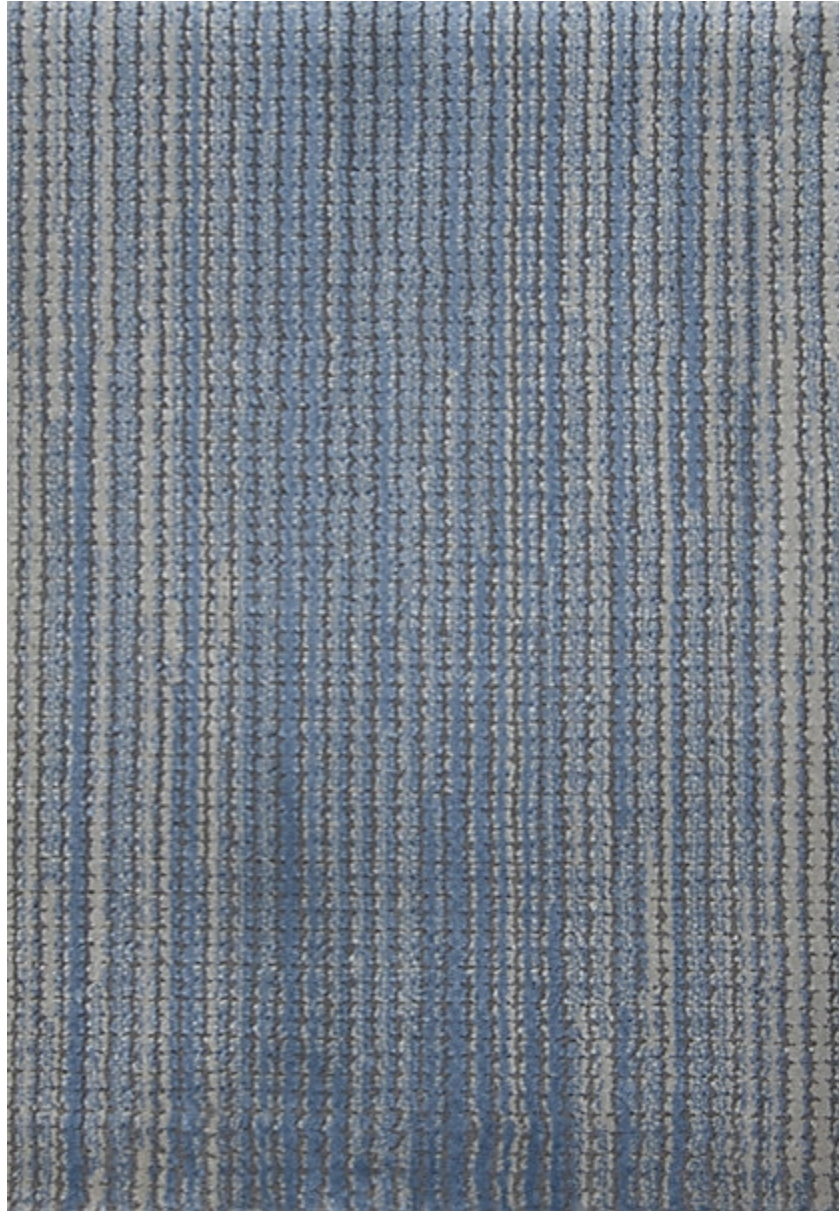

STARK

CARPET & RUGS

AVAILABLE IN 5 COLORWAYS

JARA - GLACIER

SKU: S07GLCRWIDE2131
FULL WIDTH: 13 FT 2 IN
CONSTRUCTION: FACE-TO-FACE WILTON
COMPOSITION: 61% POLYPROPYLENE / 39% POLYESTER
REPEAT: W: 26.25" X L: 41.5"
TEXTURE: CUT PILE
ORIGIN: TURKEY