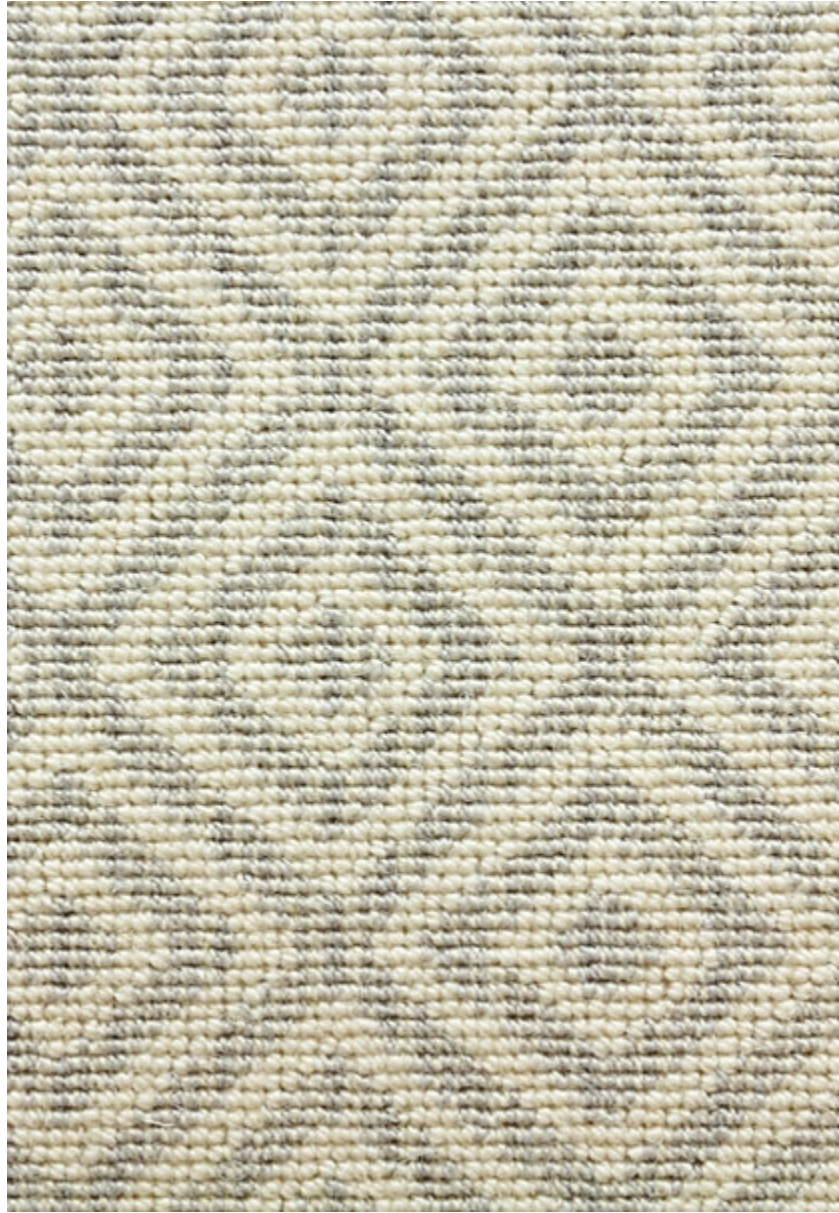

STARK

CARPET & RUGS

AVAILABLE IN 7 COLORWAYS

ERICKSON - CIRRUS

SKU: S07CRUSWIDE1250
FULL WIDTH: 12 FT 0 IN
CONSTRUCTION: WILTON
COMPOSITION: 50% WOOL / 50% POLYSILK
REPEAT: W: 3.75" X L: 4"
TEXTURE: LOOP PILE
ORIGIN: CHINA