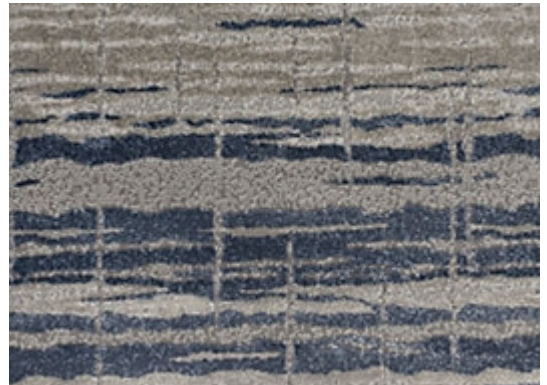

## CARPET & RUGS

AVAILABLE IN 4 COLORWAYS

### BOWYER - COBALT

SKU: S07COBAWIDE2023  
FULL WIDTH: 13 FT 1 IN  
CONSTRUCTION: FACE-TO-FACE WILTON  
COMPOSITION: 69% POLYPROPYLENE / 31% POLYESTER  
PILE HEIGHT: 0.55 IN  
REPEAT: W: 19.75" X L: 27"  
TEXTURE: CUT PILE  
ORIGIN: TURKEY