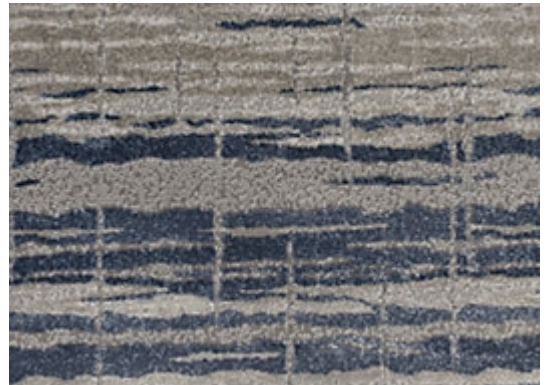

STARK

CARPET & RUGS

AVAILABLE IN 4 COLORWAYS

BOWYER - COBALT

SKU: S07COBAWIDE2023
FULL WIDTH: 13 FT 1 IN
CONSTRUCTION: FACE-TO-FACE WILTON
COMPOSITION: 69% POLYPROPYLENE / 31% POLYESTER
PILE HEIGHT: 0.55 IN
REPEAT: W: 19.75" X L: 27"
TEXTURE: CUT PILE
ORIGIN: TURKEY