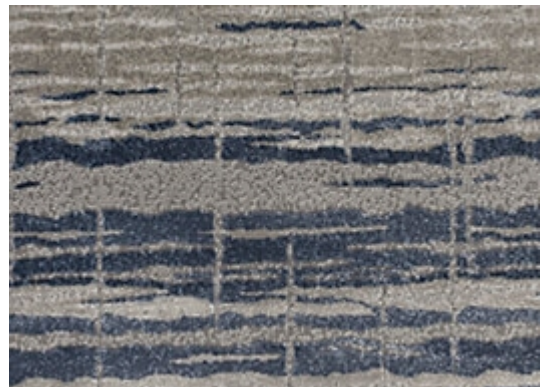

## CARPET & RUGS

AVAILABLE IN 4 COLORWAYS

### BOWYER - COBALT

SKU: S07COBAWIDE2023  
FULL WIDTH: 13 FT 1 IN  
CONSTRUCTION: FACE-TO-FACE WILTON  
COMPOSITION: 69% POLYPROPYLENE / 31% POLYESTER  
PILE HEIGHT: 0.55 IN  
REPEAT: W: 19.75" X L: 27"  
TEXTURE: CUT PILE  
ORIGIN: TURKEY