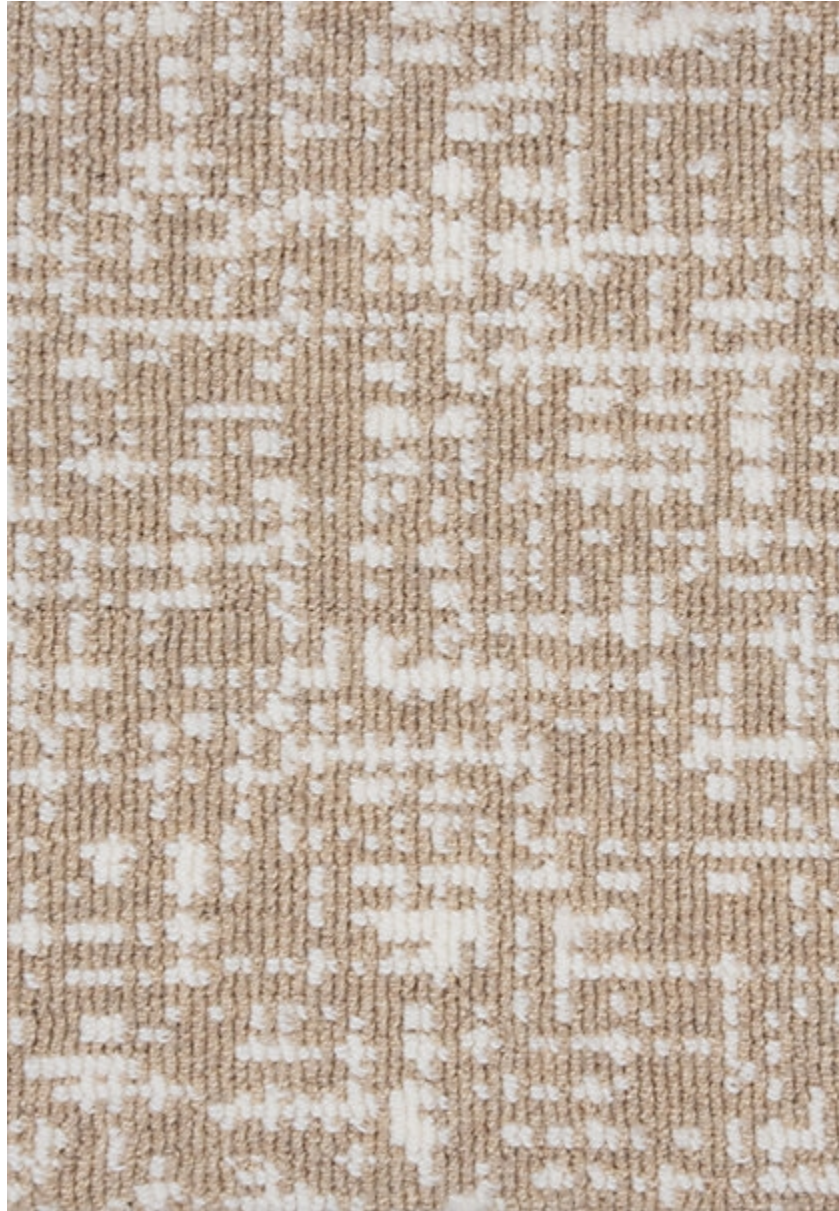

# STARK

## CARPET & RUGS

---

AVAILABLE IN 7 COLORWAYS

---

### PEPPER - OAT

SKU: S078723CUT17962  
FULL WIDTH: 14 FT 0 IN  
CONSTRUCTION: WOVEN  
COMPOSITION: 100% WOOL  
REPEAT: W: 168" X L: 39"  
TEXTURE: LOOP PILE  
ORIGIN: INDIA

Any size available made-to-order.  
Additional options available on request.