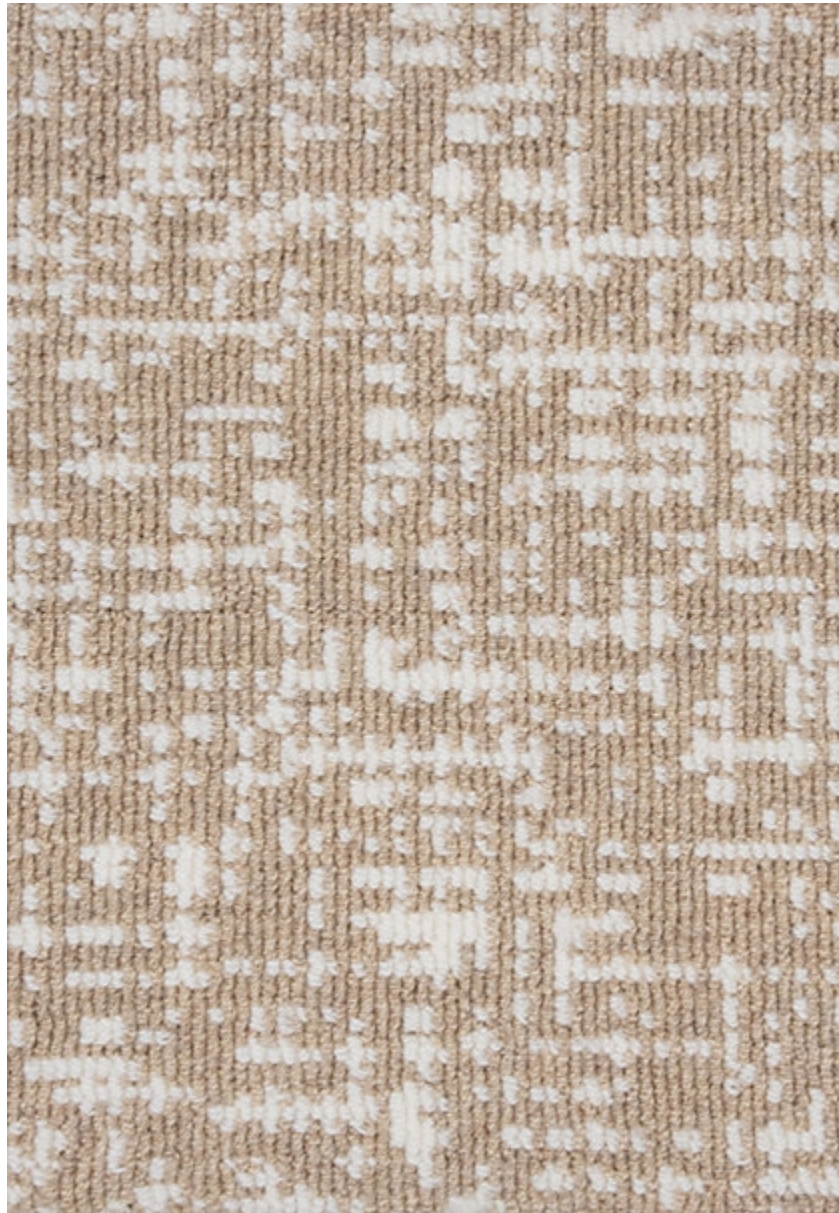

STARK

CARPET & RUGS

AVAILABLE IN 7 COLORWAYS

PEPPER - OAT

SKU: S078723CUT17962
FULL WIDTH: 14 FT 0 IN
CONSTRUCTION: WOVEN
COMPOSITION: 100% WOOL
REPEAT: W: 168" X L: 39"
TEXTURE: LOOP PILE
ORIGIN: INDIA

Any size available made-to-order.
Additional options available on request.