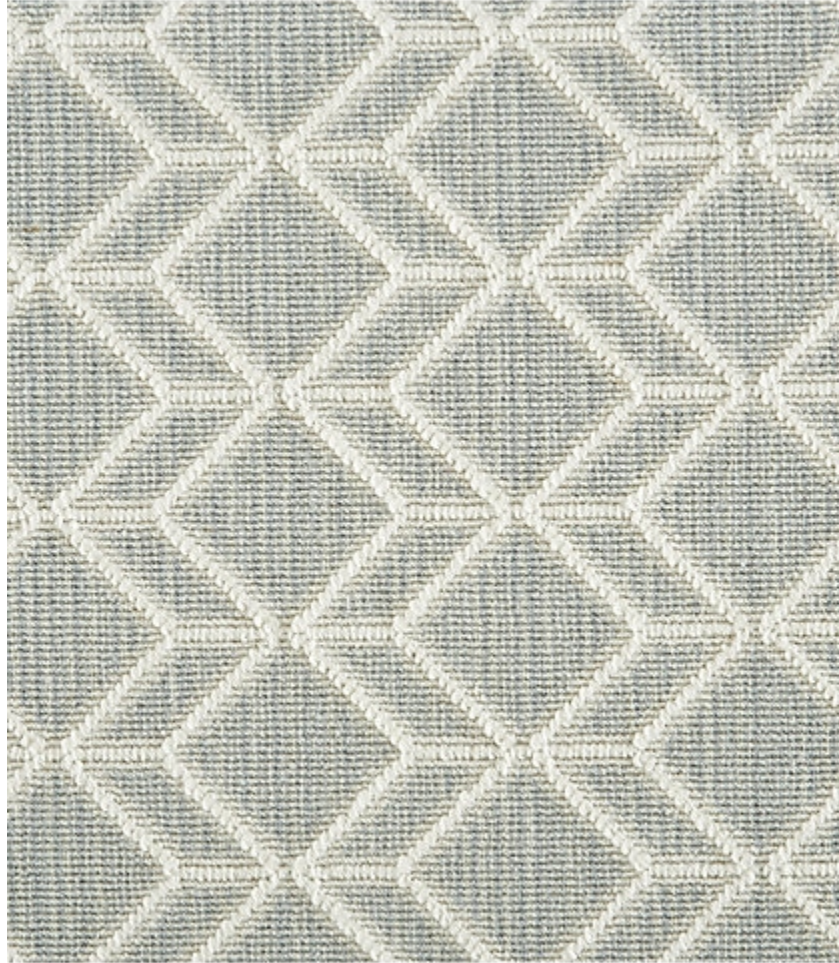

# STARK

## CARPET & RUGS

AVAILABLE IN 5 COLORWAYS

### RUDYARD - CIRRUS

SKU: S077839CUT14776  
FULL WIDTH: 13 FT 2 IN  
CONSTRUCTION: WILTON  
COMPOSITION: 44% WOOL / 44% POLYSILK / 12% VISCOSE  
REPEAT: W: 8" X L: 5"

Any size available made-to-order.  
Additional options available on request.