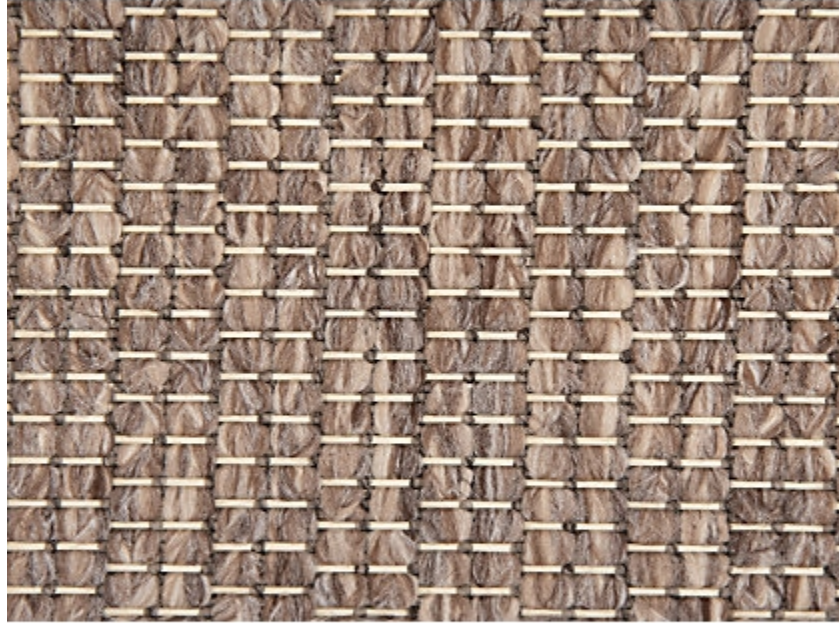

STARK

CARPET & RUGS

AVAILABLE IN 5 COLORWAYS

GRIZELDA ISLAND - TEAK

SKU: S076679CUT19666
FULL WIDTH: 13 FT 2 IN
CONSTRUCTION: FLATWEAVE MACHINE-MADE
COMPOSITION: 100% UV STABILIZED POLYPROPYLENE
REPEAT: W: 1.5" X L: 1"
TEXTURE: LOOP PILE
ORIGIN: BELGIUM

Any size available made-to-order.
Additional options available on request.

STARKCARPET.COM