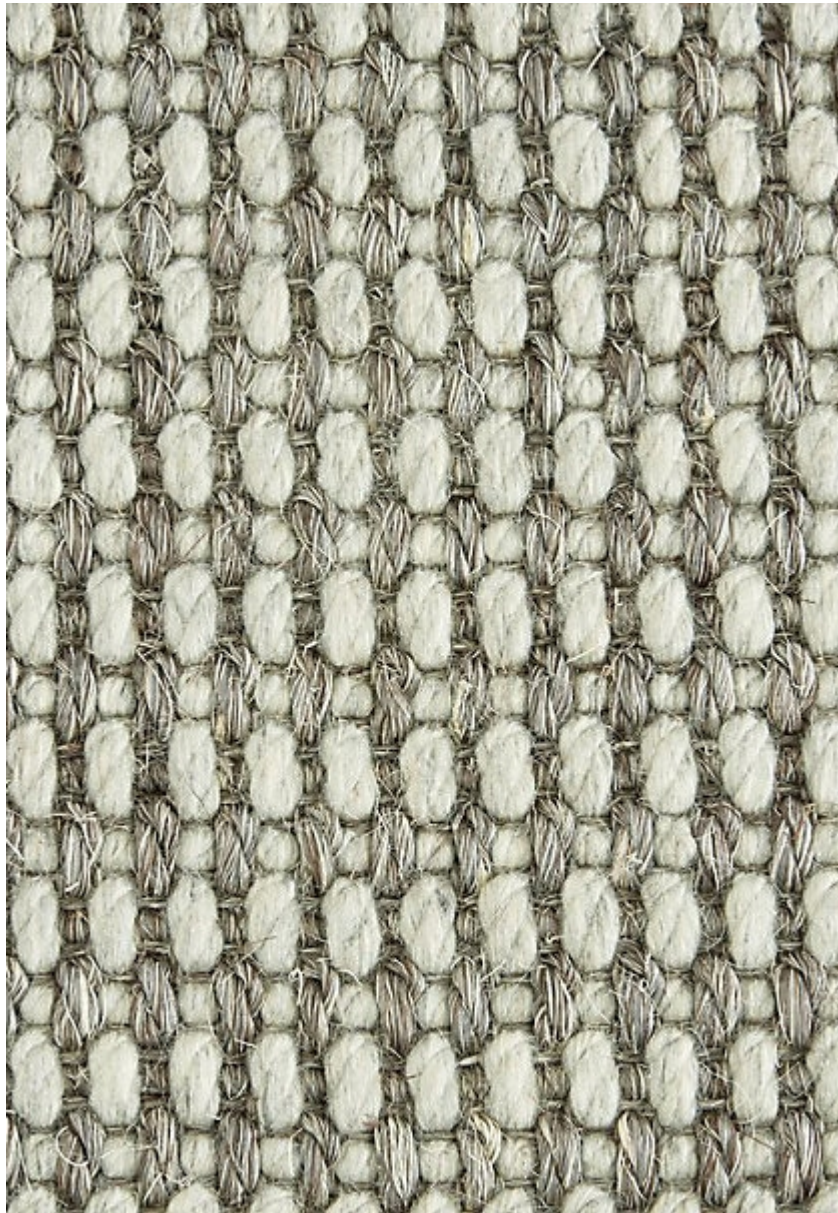

STARK

CARPET & RUGS

AVAILABLE IN 6 COLORWAYS

BERMUDA - SEAL

SKU: S076123CUT16377
FULL WIDTH: 13 FT 2 IN
CONSTRUCTION: WOVEN
COMPOSITION: 66% SISAL / 34% WOOL
REPEAT: NONE
TEXTURE: LOOP PILE
ORIGIN: INDIA

Any size available made-to-order.
Additional options available on request.