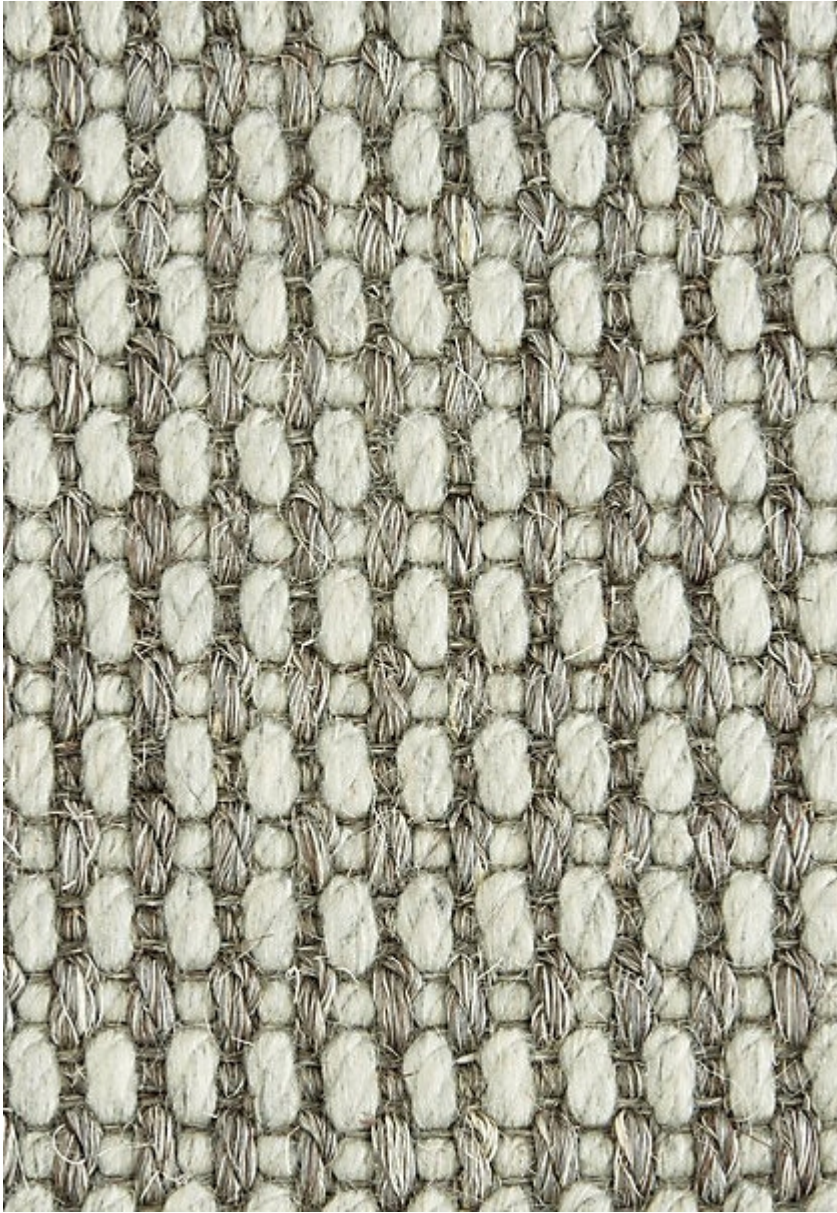

STARK

CARPET & RUGS

AVAILABLE IN 6 COLORWAYS

BERMUDA - SEAL

SKU: S076123CUT16377
FULL WIDTH: 13 FT 2 IN
CONSTRUCTION: WOVEN
COMPOSITION: 66% SISAL / 34% WOOL
REPEAT: NONE
TEXTURE: LOOP PILE
ORIGIN: INDIA

Any size available made-to-order.
Additional options available on request.