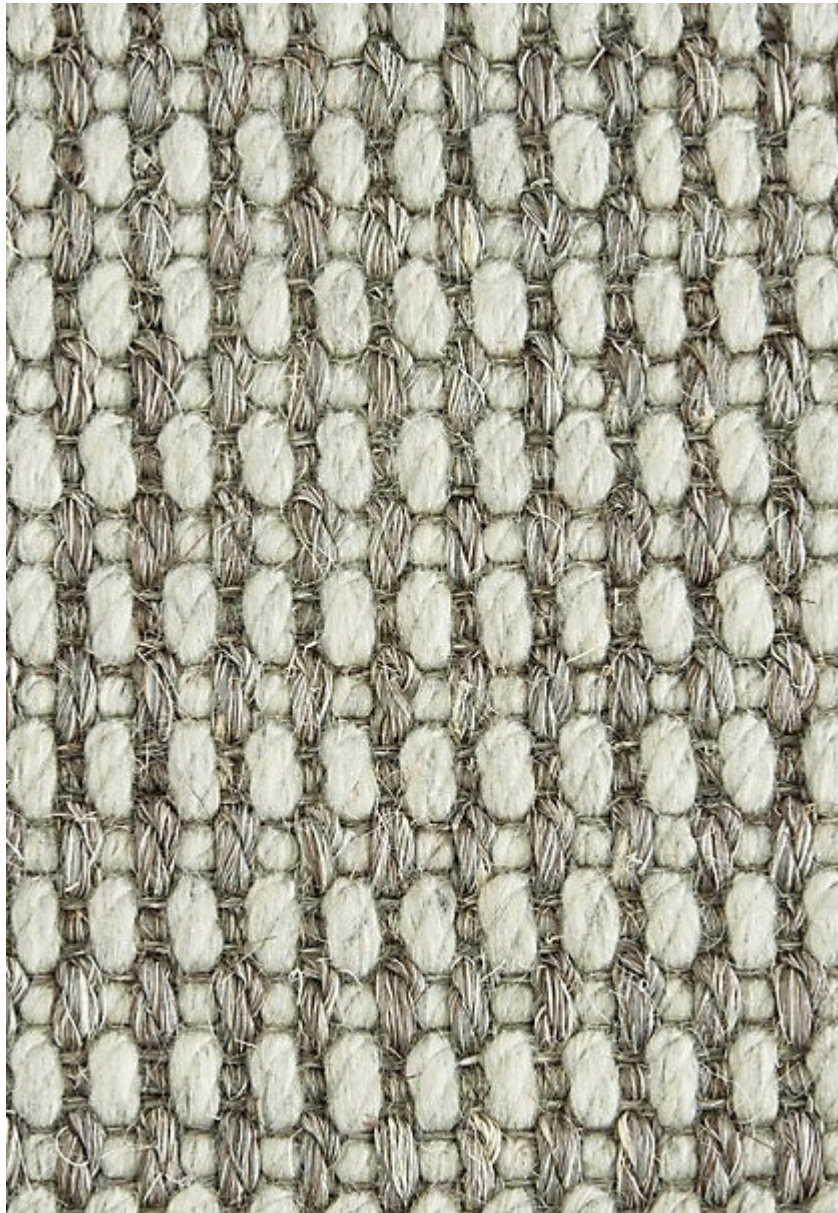

STARK

CARPET & RUGS

AVAILABLE IN 6 COLORWAYS

BERMUDA - SEAL

SKU: S076123CUT16377
FULL WIDTH: 13 FT 2 IN
CONSTRUCTION: WOVEN
COMPOSITION: 66% SISAL / 34% WOOL
TEXTURE: LOOP PILE
ORIGIN: INDIA

Any size available made-to-order.
Additional options available on request.